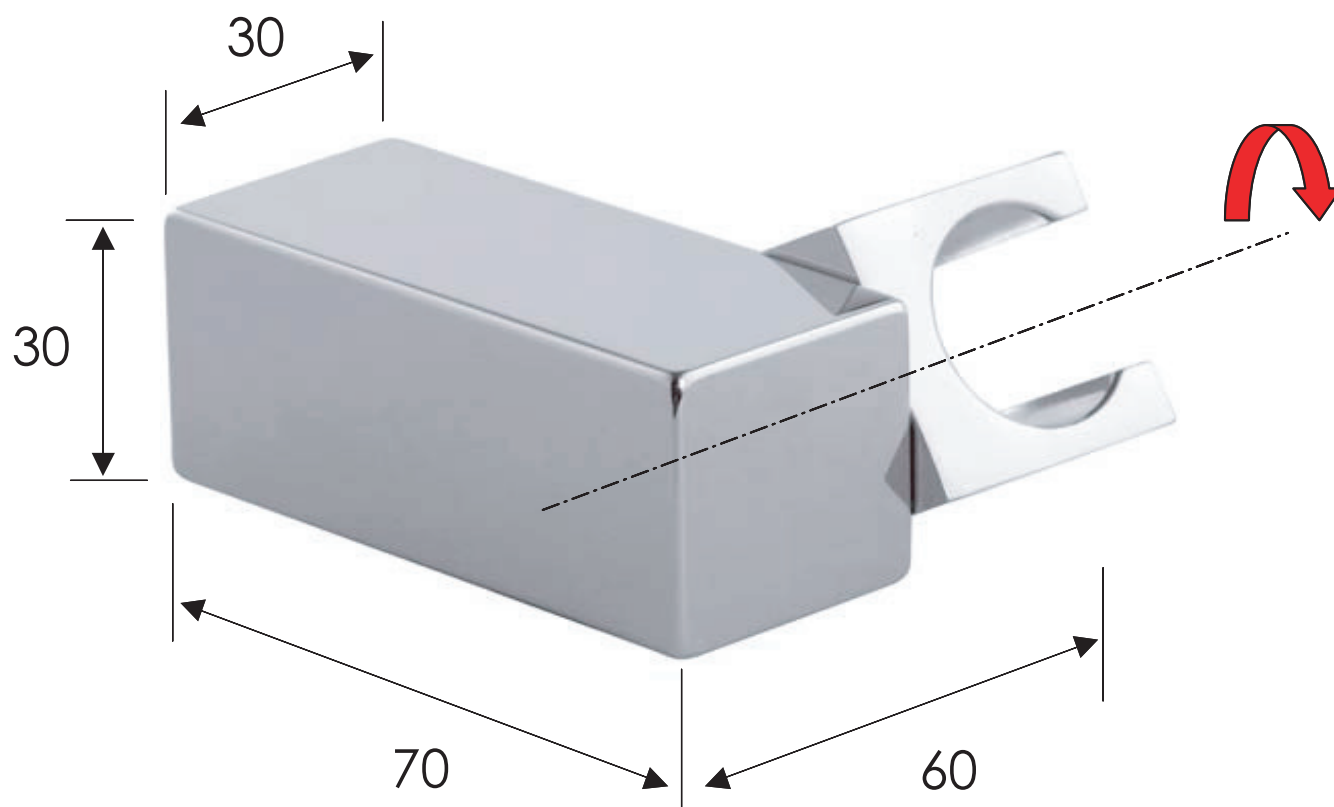

REMER

RUBINETTERIE

SCHEDA TECNICA

ART. COD.

TECHNICAL FEATURES

339SS

MATERIALI / MATERIALS

OTTONE CROMATO / CHROME PLATED BRASS