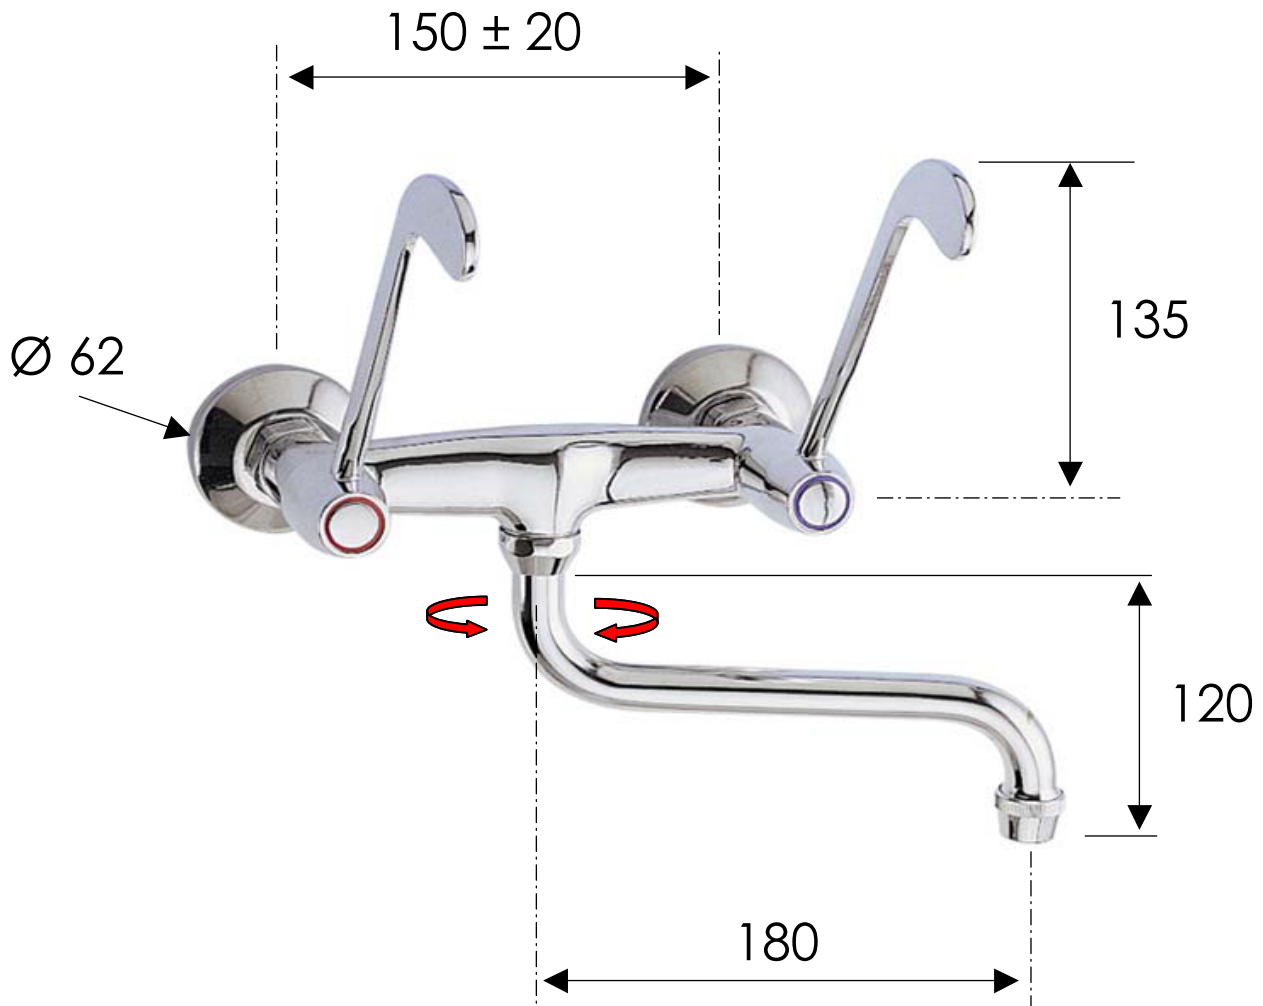

REMER

RUBINETTERIE

SCHEDA TECNICA

TECHNICAL FEATURES

ART. COD.

64

MATERIALI / MATERIALS

OTTONE CROMATO / CHROME PLATED BRASS