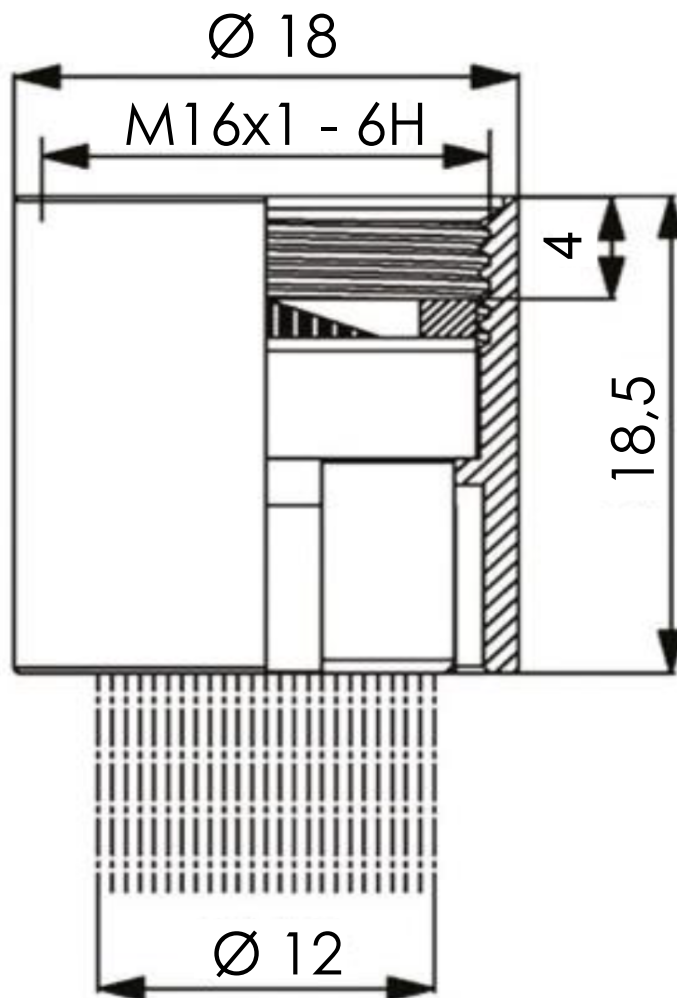

REMER

RUBINETTERIE

SCHEDA TECNICA

TECHNICAL FEATURES

ART. COD.

83F16

MATERIALI / MATERIALS

OTTONE CROMATO / CHROME PLATED BRASS