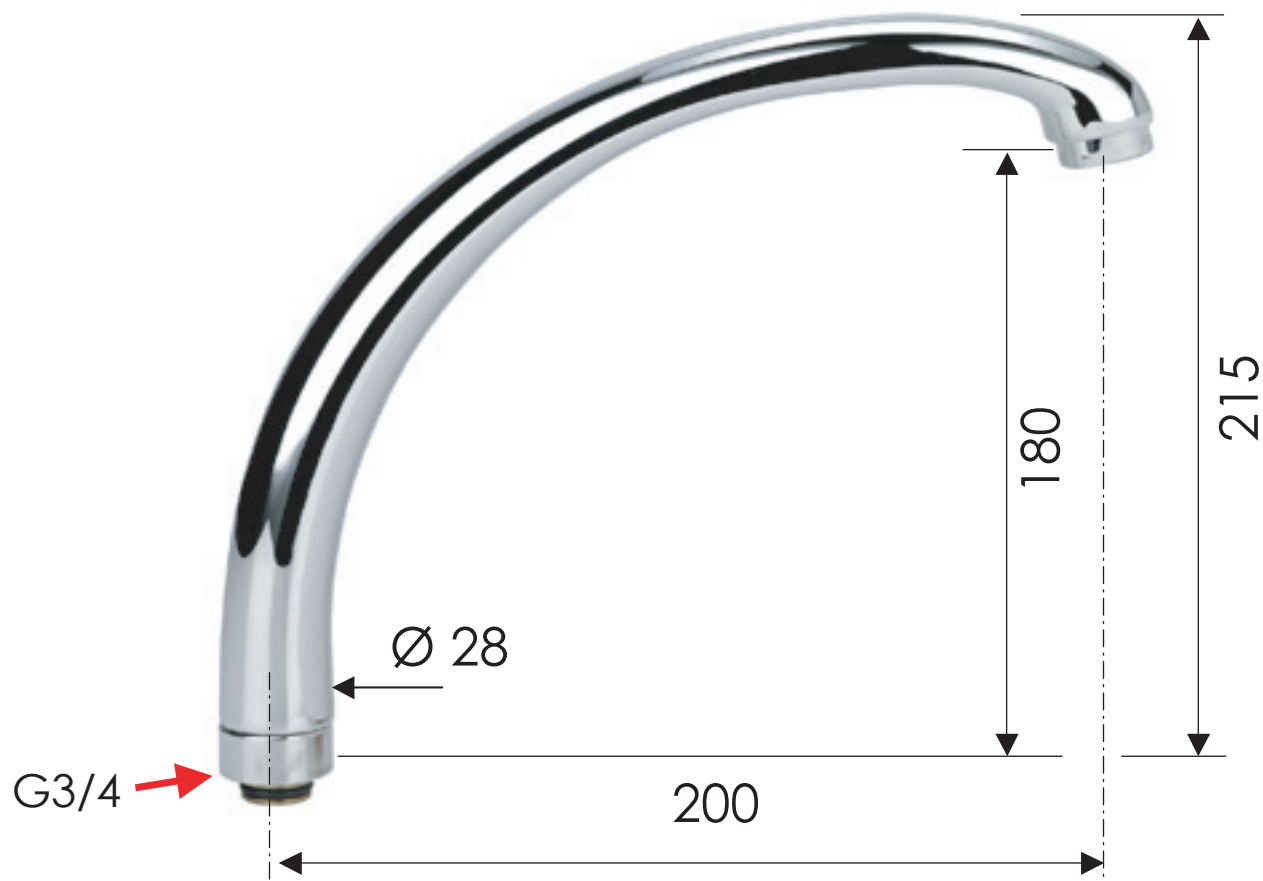

REMER

RUBINETTERIE

SCHEDA TECNICA

TECHNICAL FEATURES

ART. COD.

92C

MATERIALI / MATERIALS

OTTONE CROMATO / CHROME PLATED BRASS