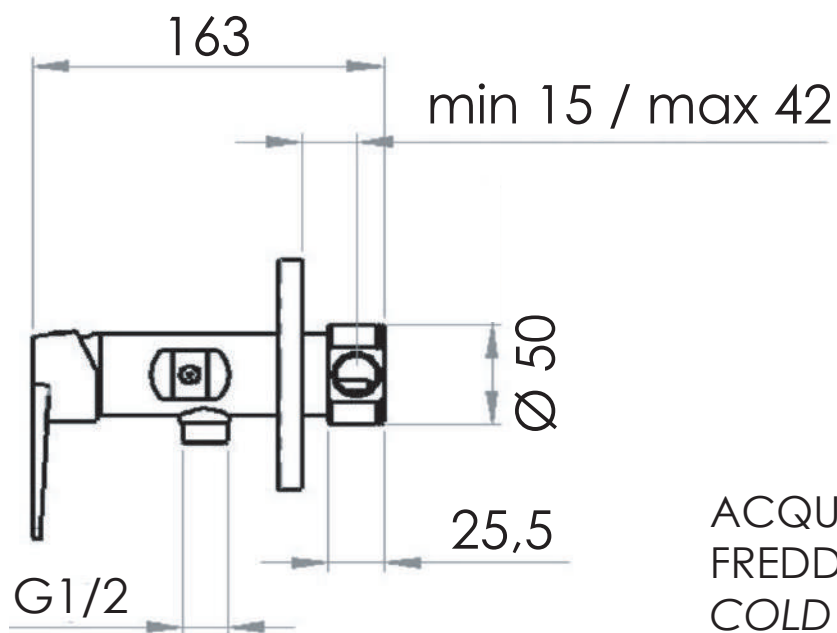

REMER

RUBINETTERIE

SCHEDA TECNICA

ART. COD.

TECHNICAL FEATURES

D65B

MATERIALI / MATERIALS

OTTONE CROMATO / CHROME PLATED BRASS