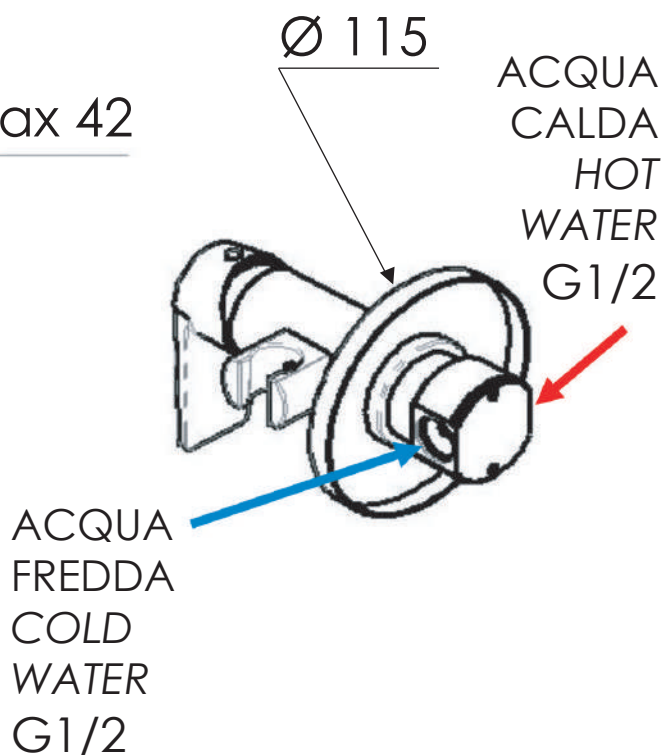

REMER

RUBINETTERIE

SCHEDA TECNICA

ART. COD.

TECHNICAL FEATURES

D65B

MATERIALI / MATERIALS

OTTONE CROMATO / CHROME PLATED BRASS