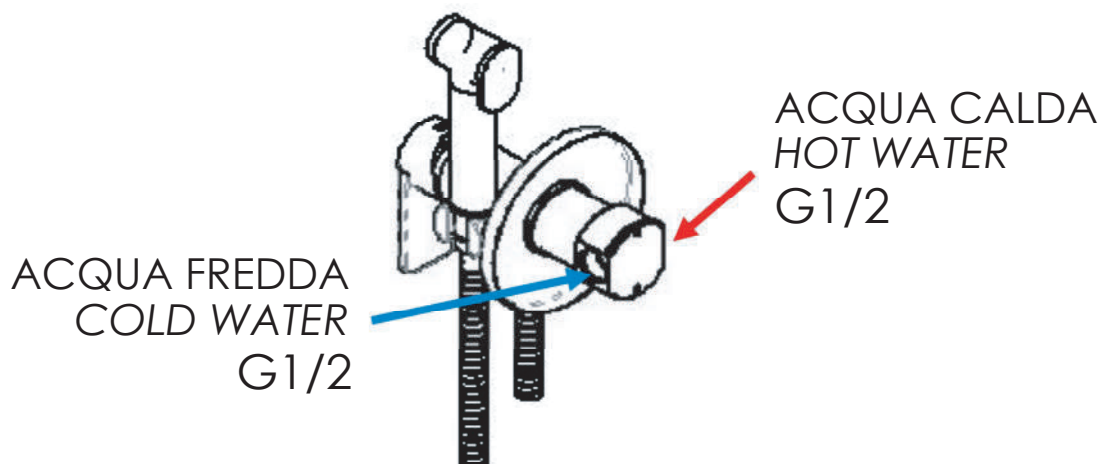

REMER

RUBINETTERIE

SCHEDA TECNICA

TECHNICAL FEATURES

ART. COD.

D65W

MATERIALI / MATERIALS

OTTONE CROMATO / CHROME PLATED BRASS