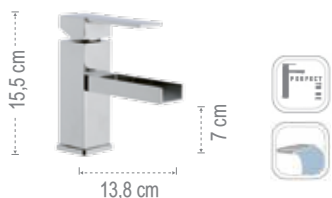

LAVABI E BIDET - WASHBASIN & BIDET MIXERS

Miscelatore monocomando lavabo bocca a cascata.
Single-lever basin mixer with waterfall spout.

QC10
con scarico quadrato
with squared pop-up waste.

QC11
senza scarico.
without waste.