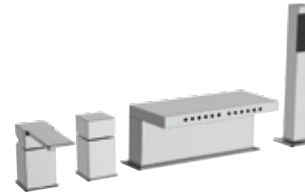

Q06

Miscelatore monocomando bordo vasca con deviatore, bocca con effetto
multigetto e doccetta estraibile ad 1 funzione in ottone.
Single lever deck bath/shower mixer with diverter, spout with multijets effect and 1
function pull-out brass handshower.