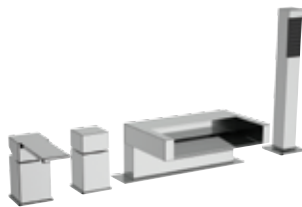

91ZCA
Bocca bordo vasca getto cascata.
Spout for deck bath/shower with waterfall jet.

91ZCF
Bocca bordo vasca multigetto.
Spout for deck bath/shower with multijet.

VASCA - BATH MIXERS

Miscelatore monocomando per vasca, esterno, con bocca a cascata.
Single-lever external bath mixer, with waterfall spout.

QC08

Miscelatore vasca da pavimento, con doccetta
ad 1 funzione in ottone, bocca a cascata,
deviatore e flessibile 150 cm.
Single-lever bath mixer floor mounting, with 1
function handshower in brass, with waterfall
spout and diverter, flexible hose 150 cm.