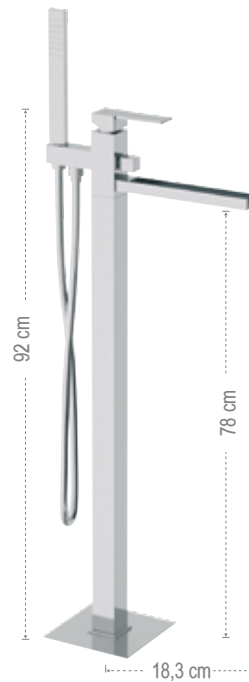

QC18
Miscelatore monocomando lavabo da pavimento, con scarico click-clack con troppo pieno.
Single-lever mixer floor mounting with click-clack with overflow.

91ZC

91ZC
Bocca incasso a cascata.
Built-in spout with waterfall jet.

91ZCA
Bocca bordo vasca getto cascata.
Spout for deck bath/shower with waterfall jet.

91ZCF
Bocca bordo vasca multigetto.
Spout for deck bath/shower with multijet.

VASCA - BATH MIXERS

Miscelatore monocomando per vasca, esterno, con bocca a cascata.
Single-lever external bath mixer, with waterfall spout.

QC08

Miscelatore vasca da pavimento, con doccetta
ad 1 funzione in ottone, bocca a cascata,
deviatore e flessibile 150 cm.
Single-lever bath mixer floor mounting, with 1
function handshower in brass, with waterfall
spout and diverter, flexible hose 150 cm.

Shower set including: built-in mixer with 3-way
and 7-position diverter, brass shower head 20x20cm
359SSX, square brass arm 30 cm, built-in spout,
wall water connection with adjustable shower
holder, 1-function abs hand shower 317SQ, 150
cm flexible hose.