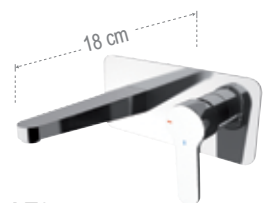

WE15LT6
Miscelatore monocomando a incasso per lavabo,
con piastra rettangolare in ottone.
Single-lever built-in basin mixer, with rectangular wall flange in brass.