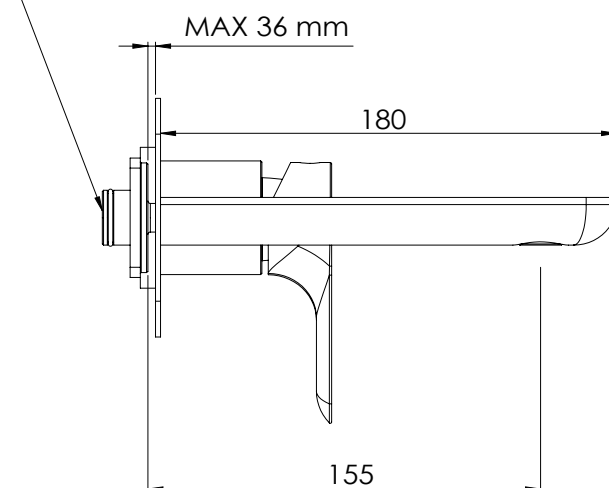

CARATTERISTICHE - FEATURES

Disponibile in Finitura
Available in Finishing

Perfect Tune
Perfect Tune

FINITURE - FINISHING

NO
Nero Opaco
Matt Black

BO
Bianco Opaco
Matt White

NP
Nichel Spazzolato
Brushed Nickel

NPO
Nichel Spazzolato Opaco
Matt Brushed Nickel

DO
Oro Lucido
Shiny Gold

BG
Oro Spazzolato
Brushed Gold

CR
Cromo
Chrome

COMPONENTI - COMPONENTS

REMER Rubinetterie S.p.A.

Via Leonardo Da Vinci, 83 - 20062 Cassano d'Adda (MI) - Italy - Tel. +39 0363 364211 - info@remer.eu - www.remer.eu