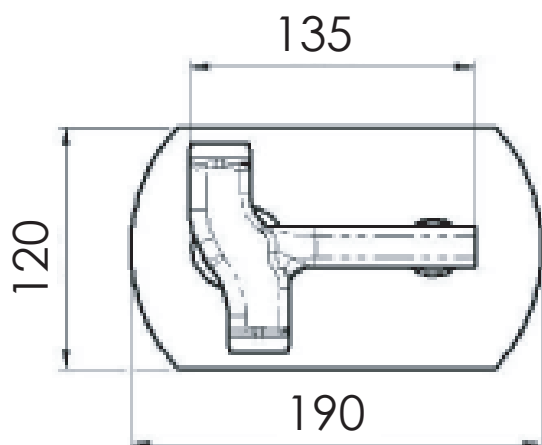

# REMER

RUBINETTERIE

SCHEDA TECNICA

TECHNICAL FEATURES

ART. COD.

**I60W**

120 cm