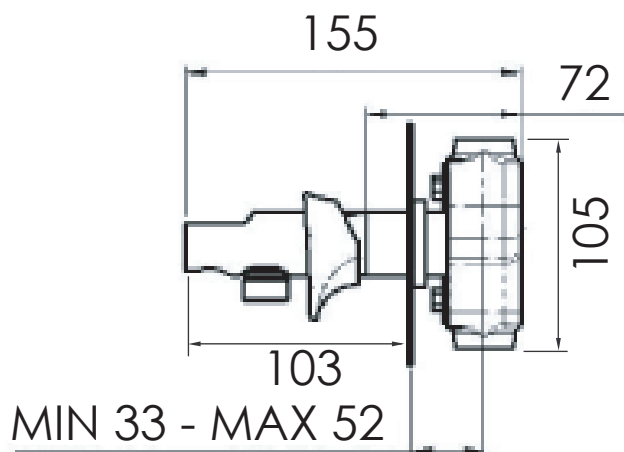

# REMER

RUBINETTERIE

SCHEDA TECNICA

TECHNICAL FEATURES

ART. COD.

**I60W**

120 cm