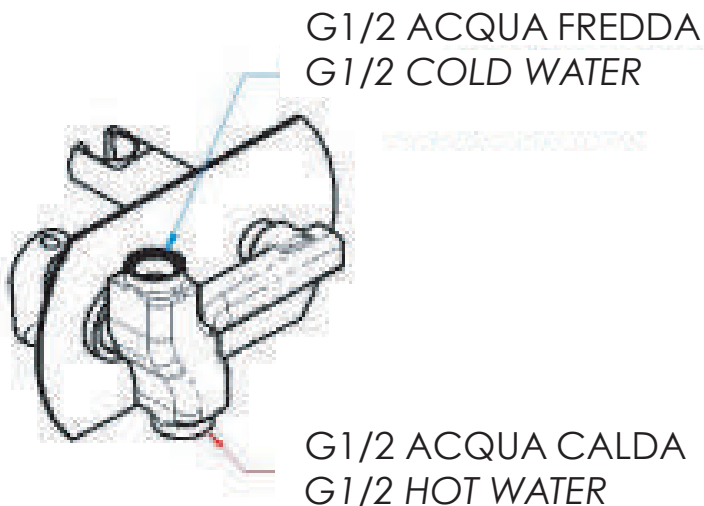

# REMER

RUBINETTERIE

SCHEDA TECNICA

TECHNICAL FEATURES

ART. COD.

**I60W**

120 cm