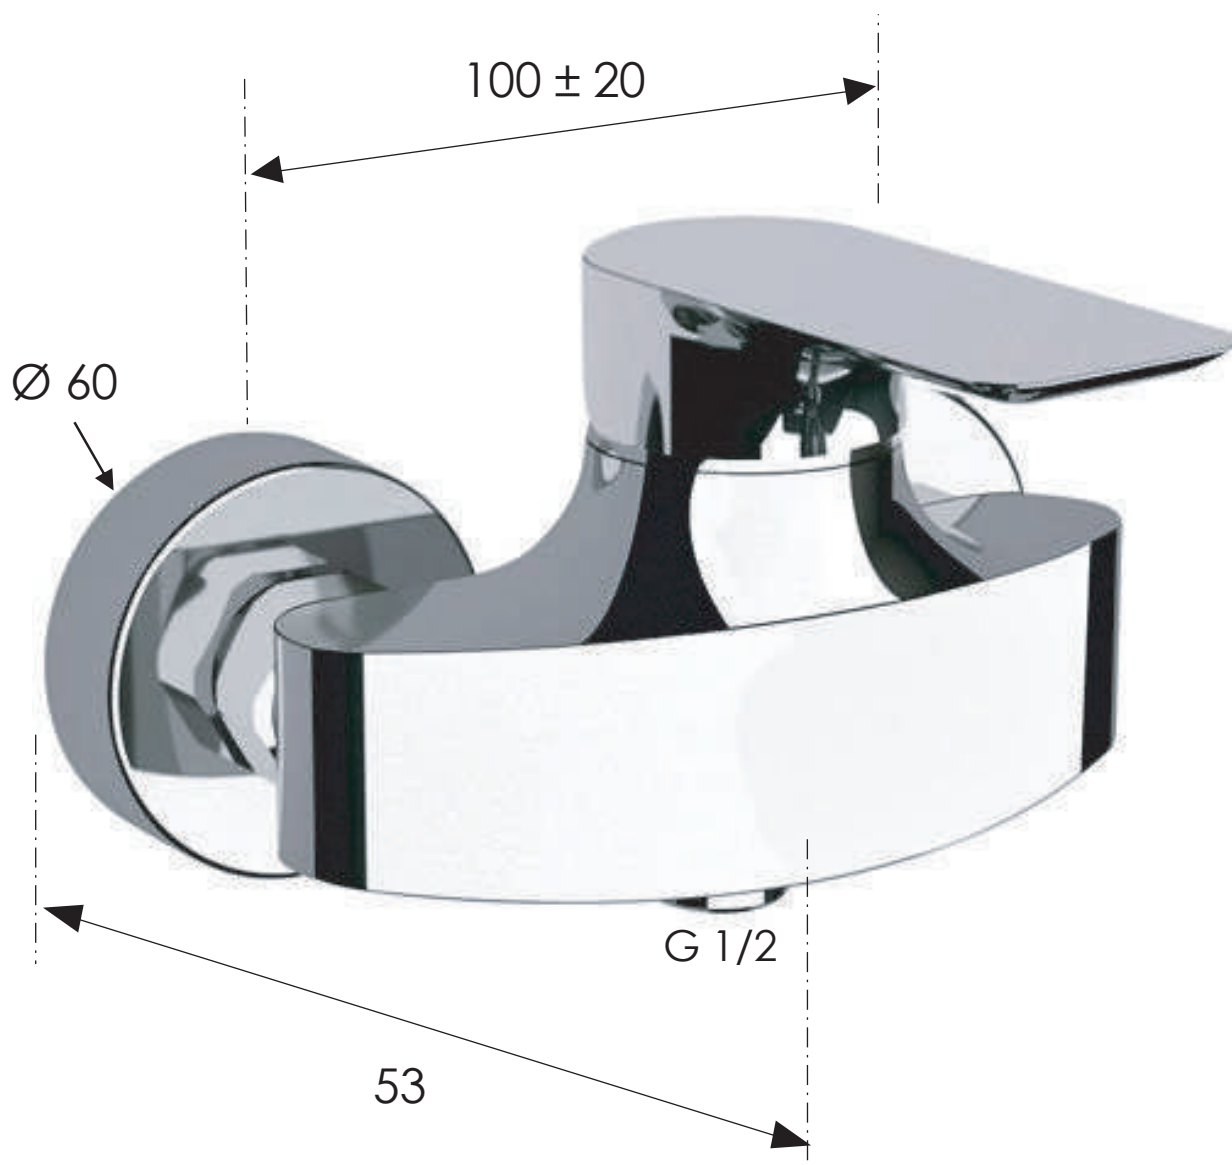

REMER

RUBINETTERIE

SCHEDA TECNICA

TECHNICAL FEATURES

ART. COD.

IC31

MATERIALI / MATERIALS

OTTONE CROMATO / CHROME PLATED BRASS