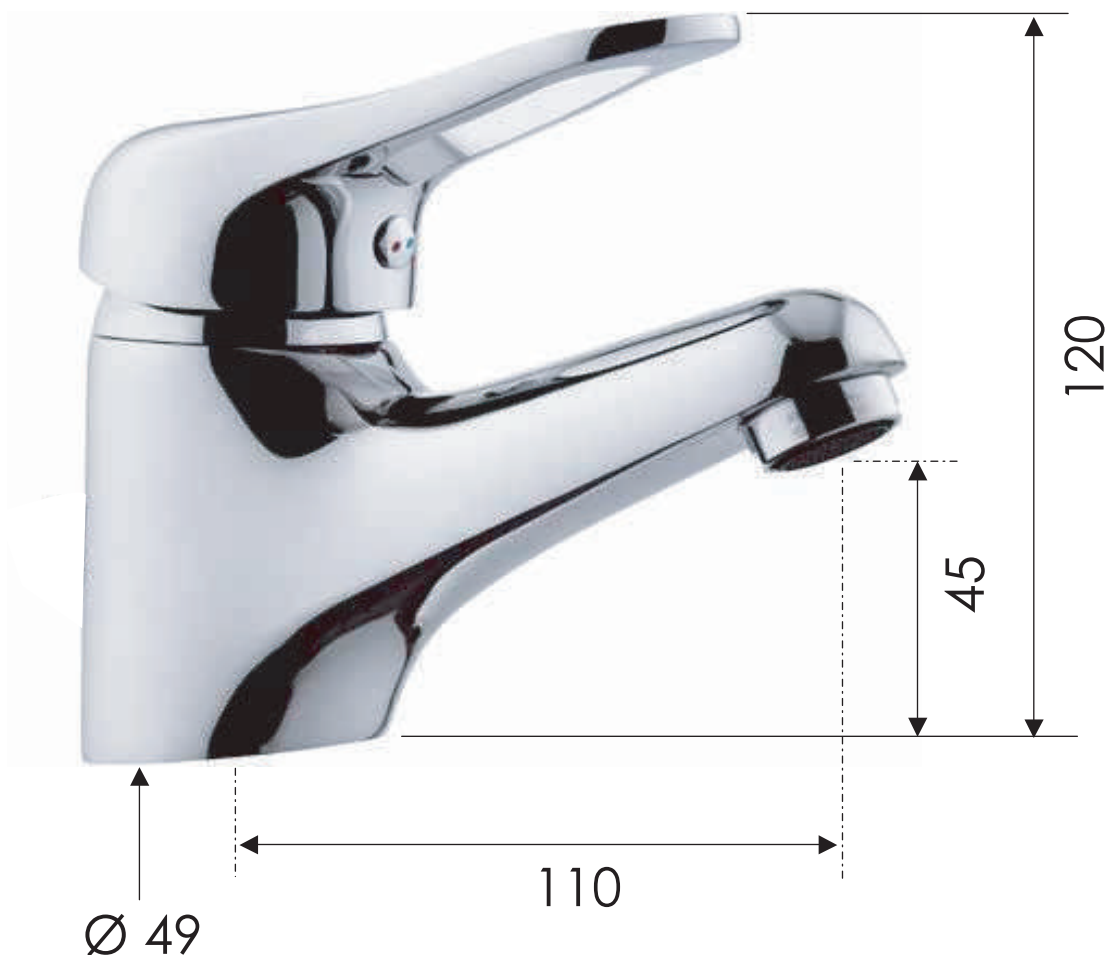

REMER

RUBINETTERIE

SCHEDA TECNICA

TECHNICAL FEATURES

ART. COD.

K11

MATERIALI / MATERIALS

OTTONE CROMATO / CHROME PLATED BRASS