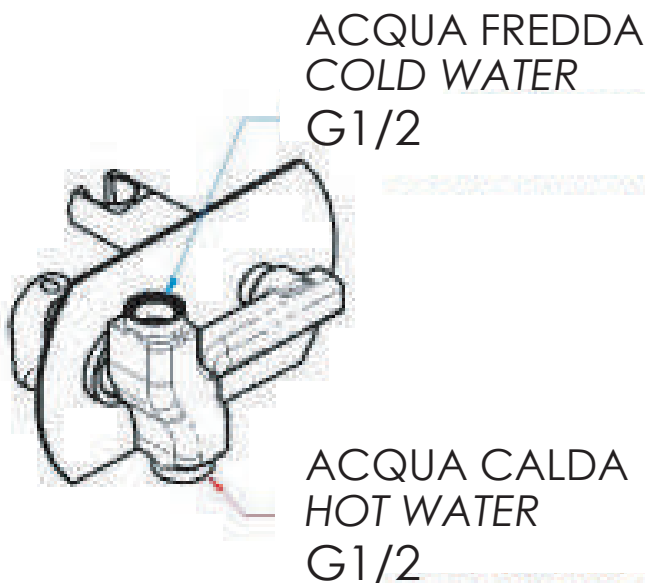

# REMER

RUBINETTERIE

SCHEDA TECNICA

TECHNICAL FEATURES

ART. COD.

**L60W**

120 cm