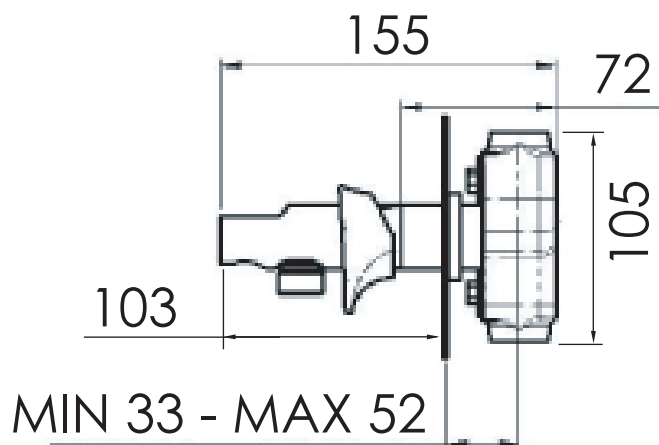

# REMER

RUBINETTERIE

SCHEDA TECNICA

TECHNICAL FEATURES

ART. COD.

**L60W**

120 cm