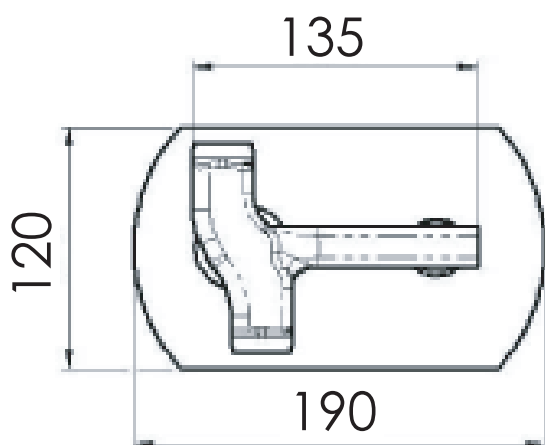

# REMER

RUBINETTERIE

SCHEDA TECNICA

TECHNICAL FEATURES

ART. COD.

**L60W**

120 cm