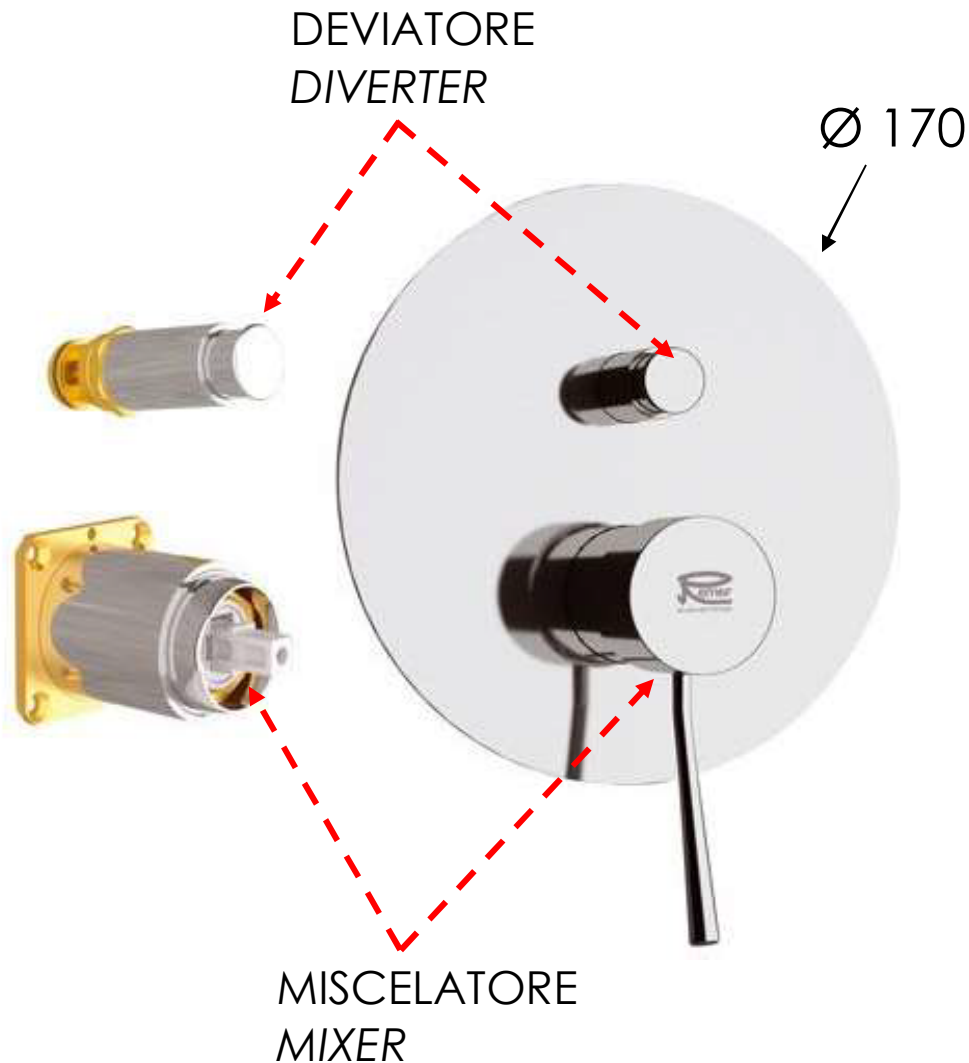

REMER

RUBINETTERIE

SCHEDA TECNICA

TECHNICAL FEATURES

ART. COD.

N09KB

MATERIALI / MATERIALS

OTTONE CROMATO / CHROME PLATED BRASS