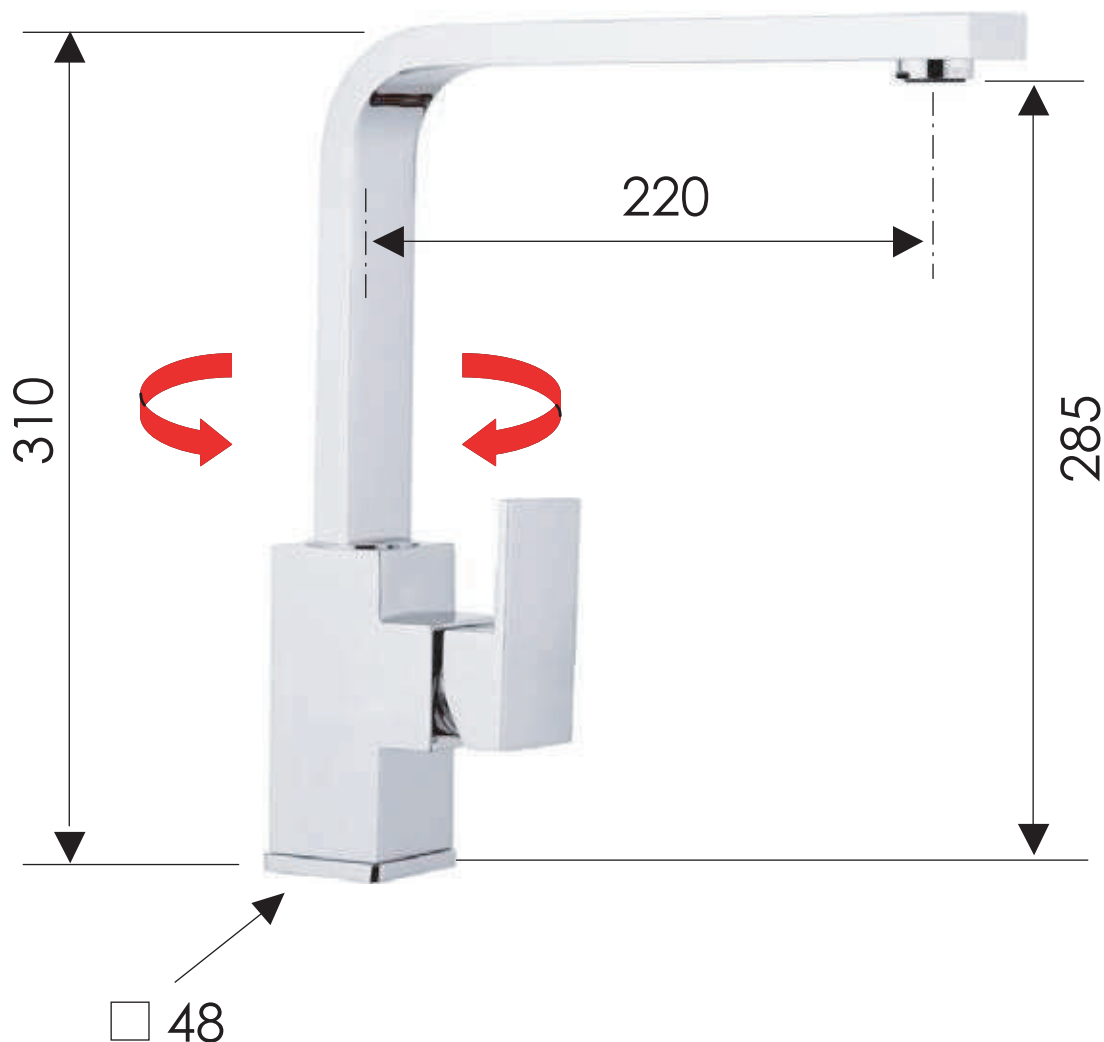

REMER

RUBINETTERIE

SCHEDA TECNICA

TECHNICAL FEATURES

ART. COD.

QD42U

MATERIALI / MATERIALS

OTTONE CROMATO / CHROME PLATED BRASS