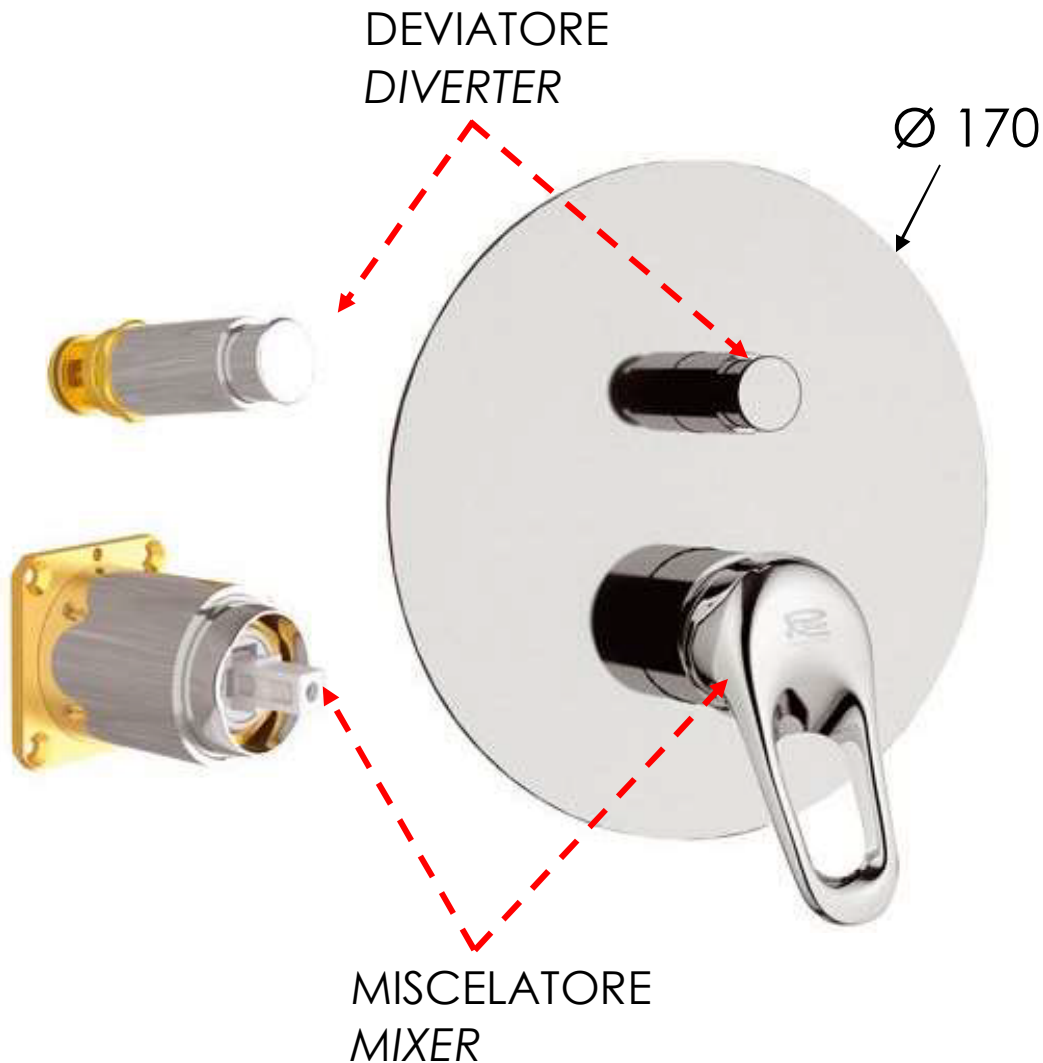

REMER

RUBINETTERIE

SCHEDA TECNICA

TECHNICAL FEATURES

ART. COD.

R09KB

MATERIALI / MATERIALS

OTTONE CROMATO / CHROME PLATED BRASS