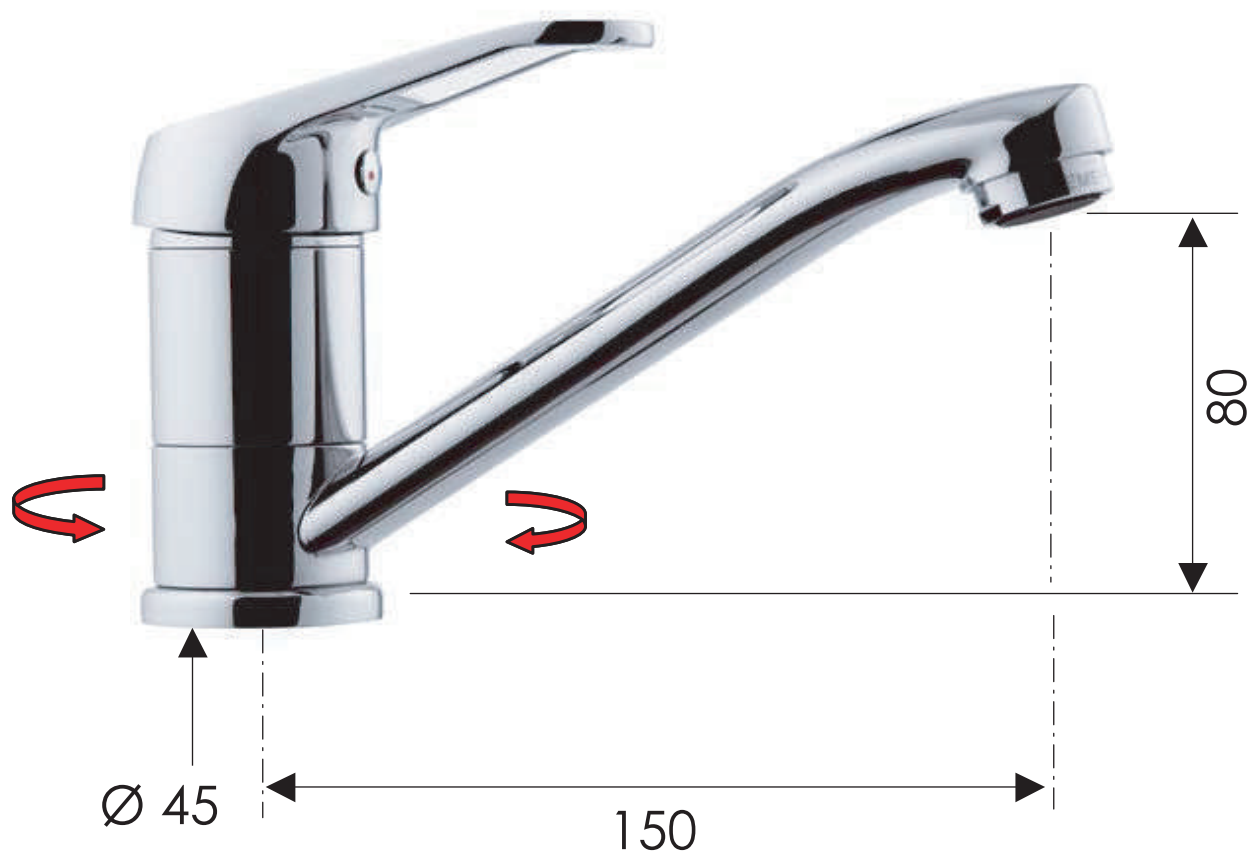

REMER

RUBINETTERIE

SCHEDA TECNICA

ART. COD.

TECHNICAL FEATURES

R11G

MATERIALI / MATERIALS

OTTONE CROMATO / CHROME PLATED BRASS