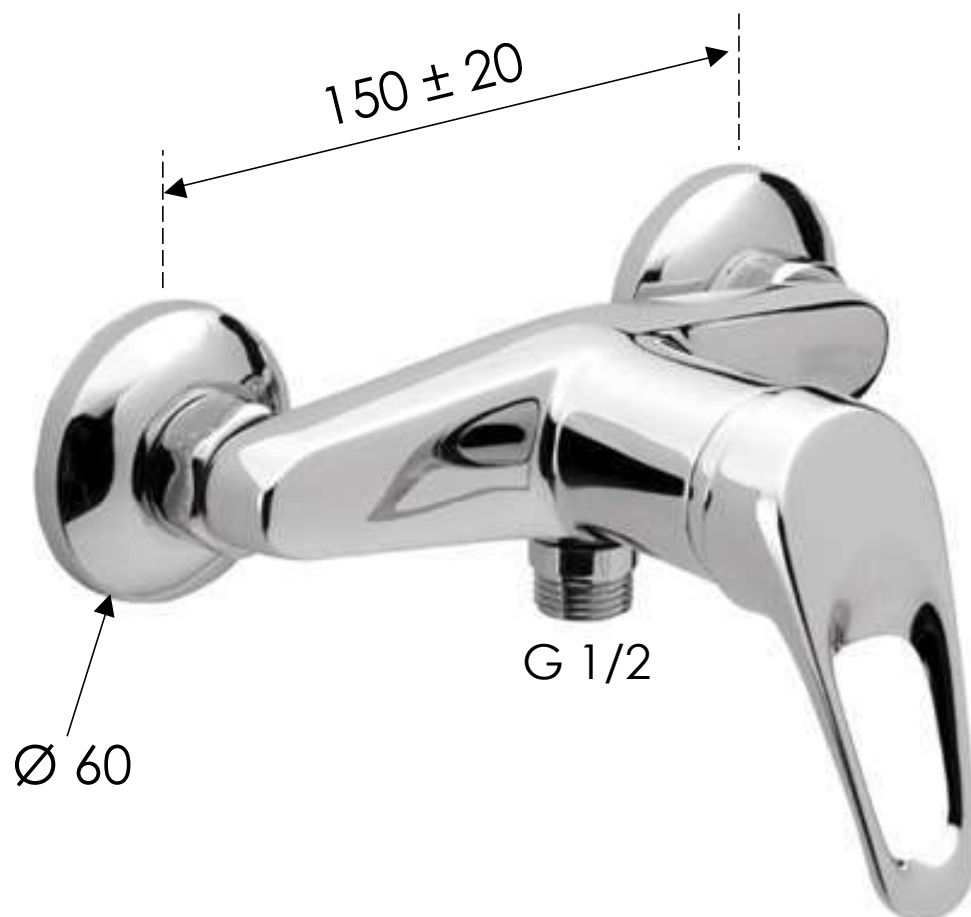

REMER

RUBINETTERIE

SCHEDA TECNICA

ART. COD.

TECHNICAL FEATURES

R33

MATERIALI / MATERIALS

OTTONE CROMATO / CHROME PLATED BRASS