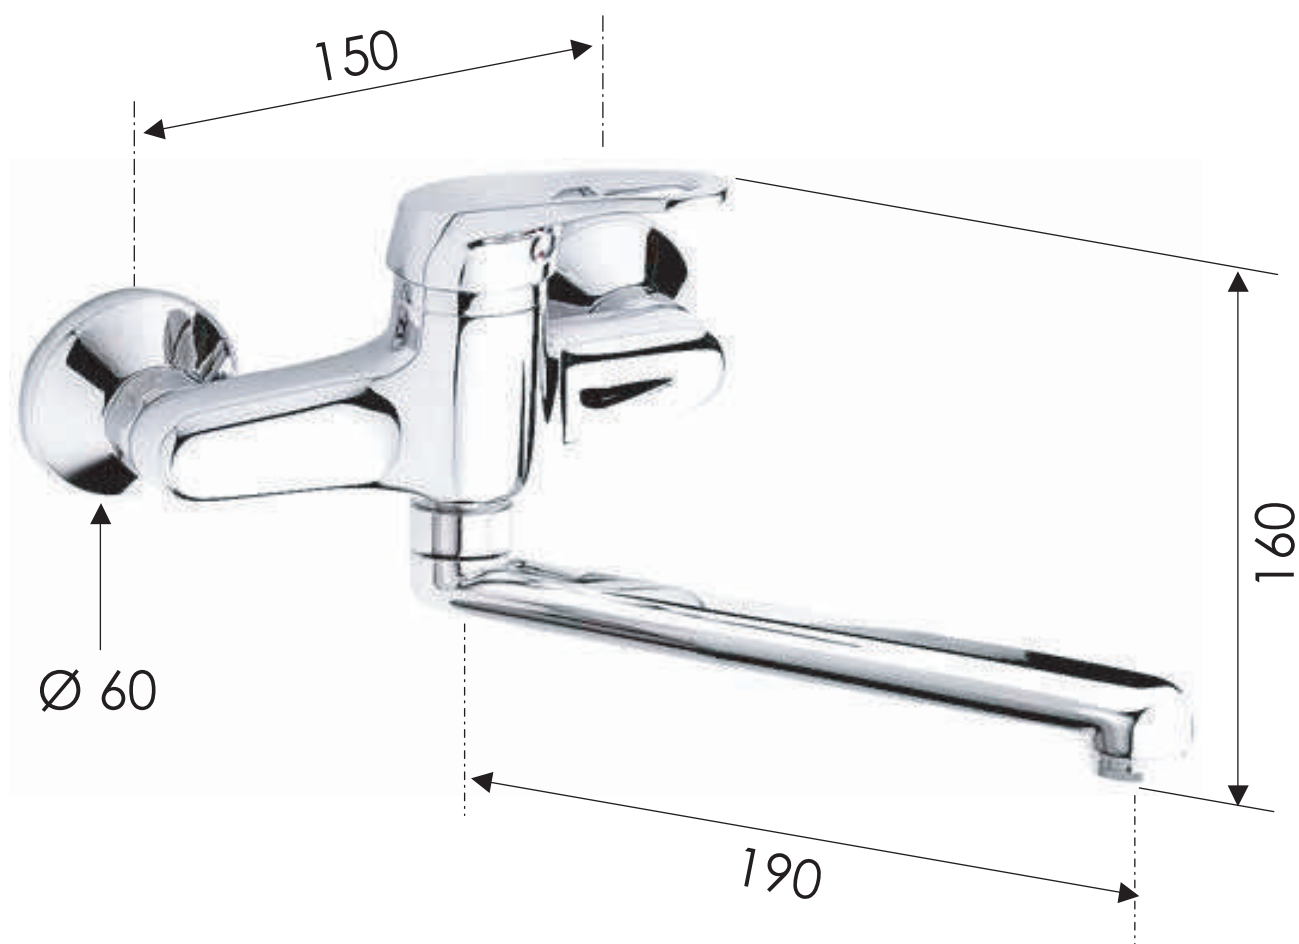

REMER

RUBINETTERIE

SCHEDA TECNICA

TECHNICAL FEATURES

ART. COD.

R41

MATERIALI / MATERIALS

OTTONE CROMATO / CHROME PLATED BRASS