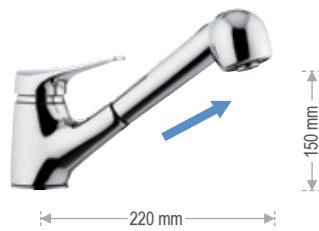

G 47 4
Miscelatore monocomando per lavello, con doccia estraibile a getto variabile.
Single-lever one-hole sink mixer, with pull-out spray jet shower, 2 functions.