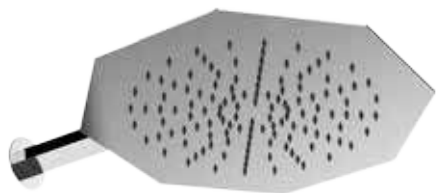

SOFFIONI CON BRACCIO DOCCIA - SHOWER ARM SHOWER HEADS

348ON30UFO30

Set composto da braccio doccia estetico a sezione rettangolare con rosetta tonda e soffione doccia ultrapiatto in acciaio inox lucidato a specchio, di forma ottagonale, misura cm 30, getti in silicone.

Shower set including: designer shower arm with rectangular section and round escutcheon, and an ultra-flat octagonal shower head in mirror-polished stainless steel, size 30 cm, with silicone jets.

CR

FIN 1

FIN 2 / PVD