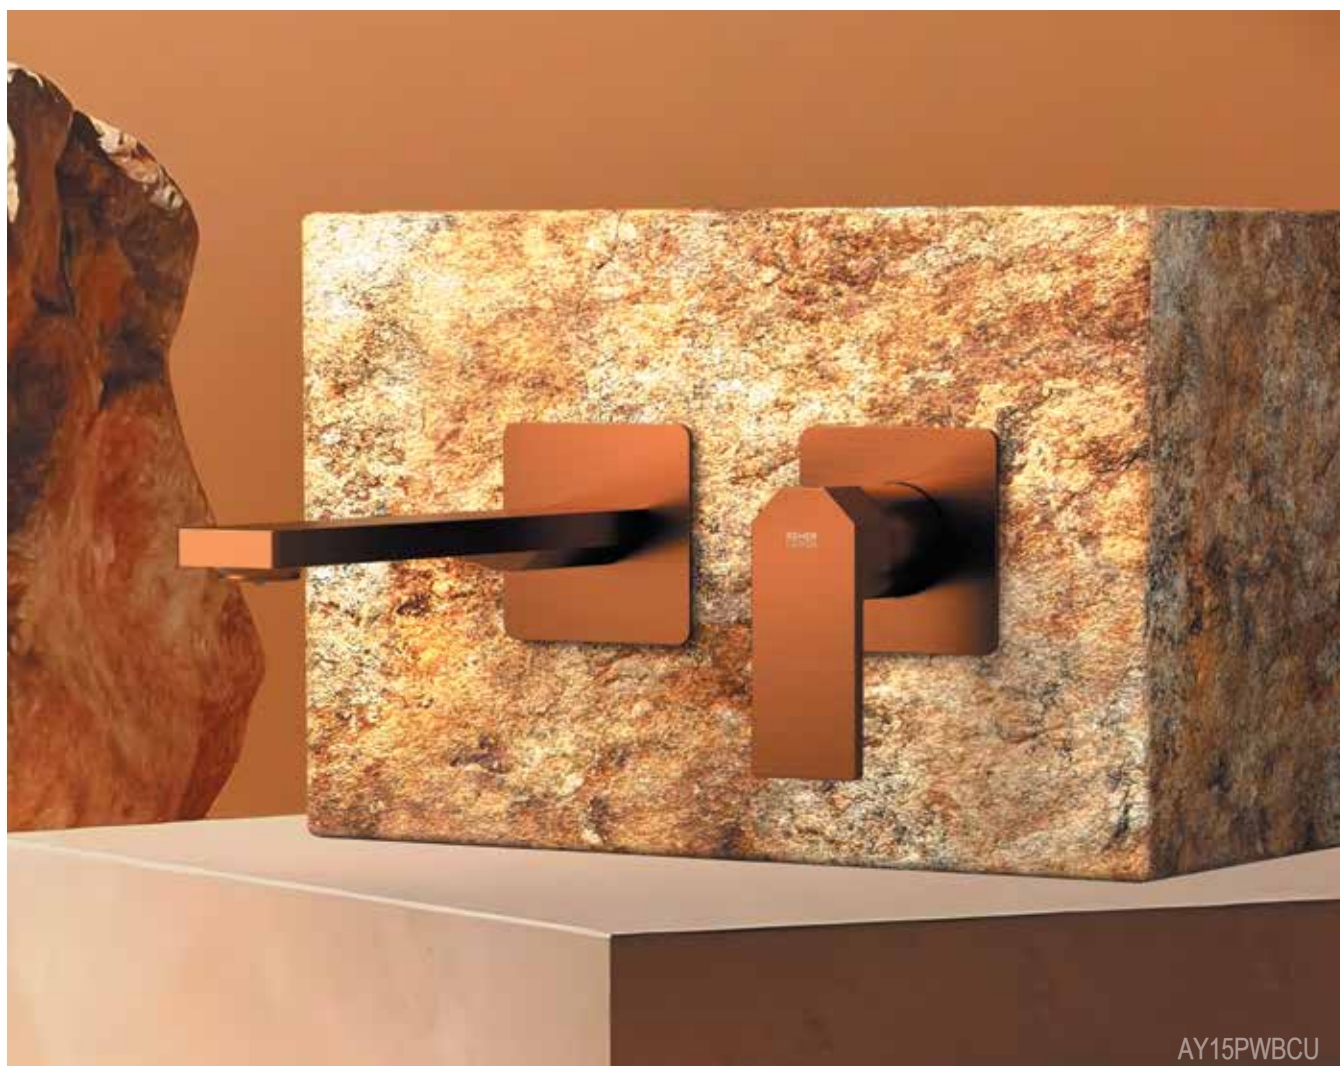

LAVABO A MURO CON BOX INCASSO - WALL WASHBASIN MIXER WITH BUILT-IN BOX

SOLO PARTE ESTERNA - EXPOSED COMPONENTS ONLY:

AY15WB

Parti esterne per miscelatore monocomando a incasso per lavabo da abbinare al box incasso (non incluso). Piastra ultra-piatta. Lunghezza bocca 20,5 cm. *Exposed components for single-lever built-in basin mixer, with ultra-flat wall plate. To match with the built-in box (not included). Spout length 20,5 cm.*

CR

FIN 1

FIN 2 / PVD

AY15LWB

Idem sopra, con lunghezza bocca 23,5 cm. *Same as above, with spout length 23,5 cm.*

CR

FIN 1

FIN 2 / PVD

SOLO PARTE ESTERNA - EXPOSED COMPONENTS ONLY:

AY15PWB

Parti esterne per miscelatore monocomando a incasso per lavabo da abbinare al box incasso (non incluso). Su due piastre quadrate separate. Lunghezza bocca 20,5 cm.

Exposed components for single-lever built-in basin mixer, with two separate square plates. To match with the built-in box (not included). Spout length 20,5 cm.

CR

FIN 1

FIN 2 / PVD

AY15PLWB

Idem sopra, con lunghezza bocca 23,5 cm. *Same as above, with spout length 23,5 cm.*

CR

FIN 1

FIN 2 / PVD

SOLO PARTE INTERNA - BUILT-IN COMPONENTS ONLY:

WBOX15

SOLO PARTE INTERNA - BUILT-IN COMPONENTS ONLY:

WBOX15

AY15PWBCU