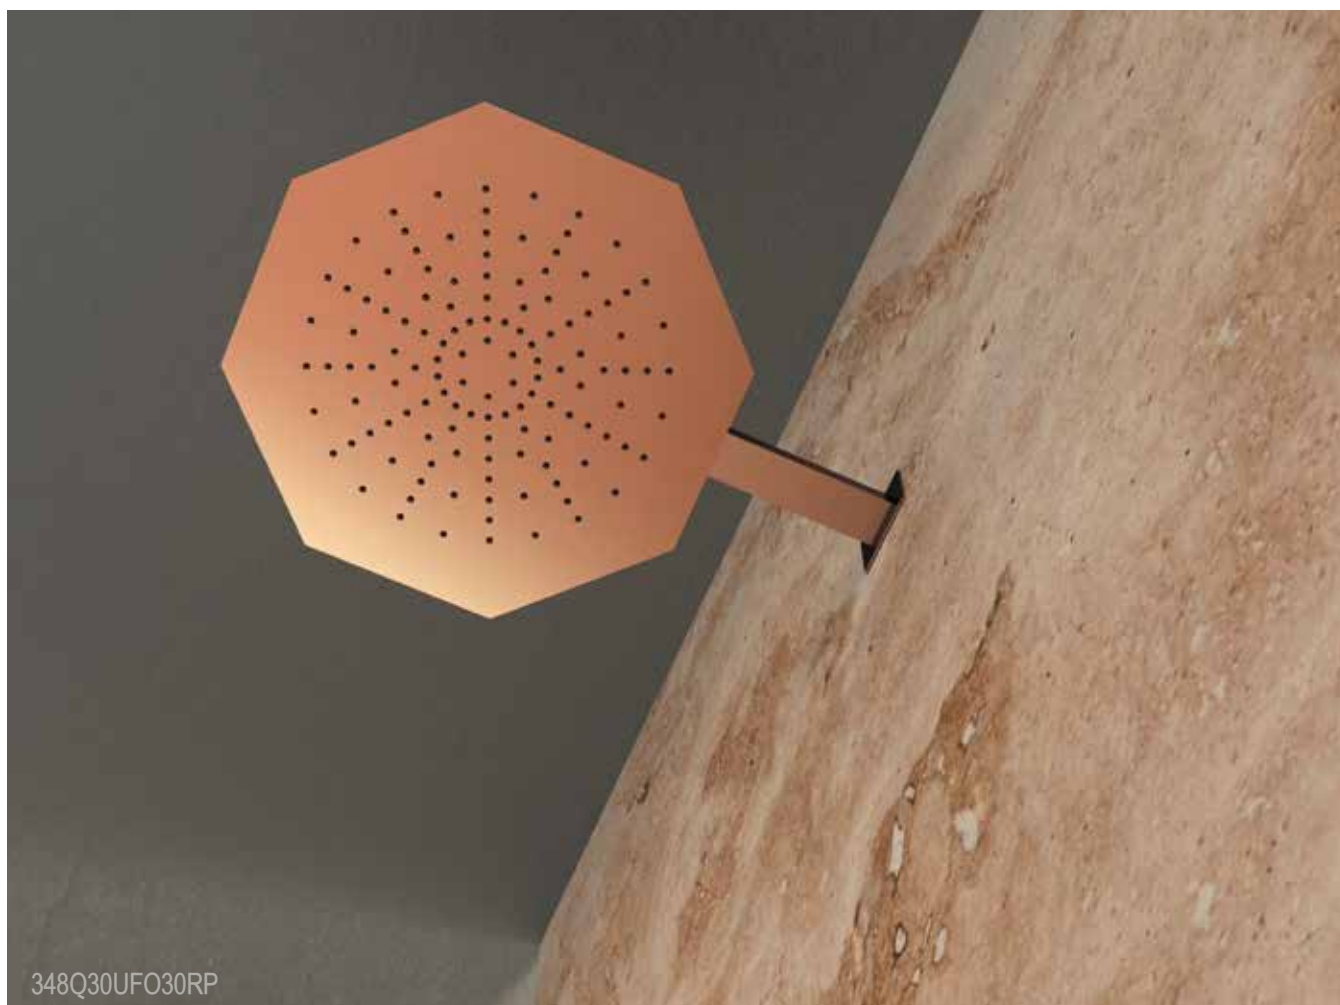

348Q30UFO30RP