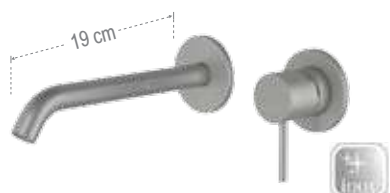

INOX

SSX15P

Miscelatore monocomando a incasso per lavabo, in ottone.
Single-lever built-it basin mixer, in chrome plated brass.

INOX

SSX15PL

Miscelatore monocomando a incasso per lavabo, in ottone. Lunghezza bocca 19 cm.
Single-lever built-it basin mixer, in chrome plated brass. Spout length 19 cm.