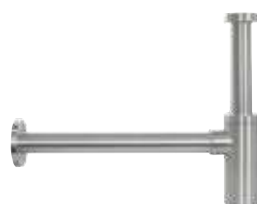

SS958L

Sifone "minimal" in acciaio inox per lavabo, 1"1/4, canotto cm 30 e rosone pesante.

Stainless steel "minimal" p trap for wash-basin, 1 1/4, outlet tube cm 30 and heavy flange.

INOX