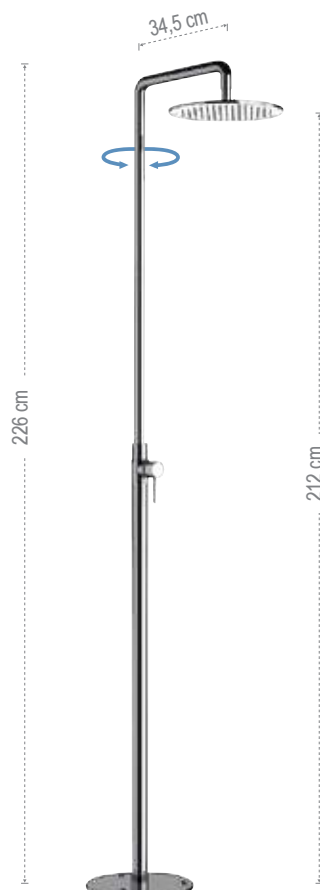

331N52

Colonna doccia girevole free-standing con miscelatore acqua calda-fredda, attacco da pavimento con soffione anticalcare Ø 30 cm. Tutta in ottone.

Free-standing swivle shower column with shower mixer hot/cold water control, floor water connection, antilime shower head Ø 30 cm. All in brass.

INOX