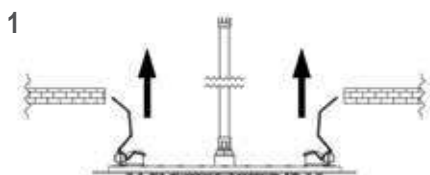

APPLICAZIONE A SOFFITTO "EASY FIX" - "EASY FIX" CEILING APPLICATION

Per questa tipologia di soffione e con questo specifico sistema di fissaggio sono previste quattro molle per ogni soffione.

Nell'immagine 1 si evidenzia il primo movimento necessario: caricare due molle vicine tra loro mettendole quasi in posizione verticale rispetto al soffione ed inserirle all'interno del foro precedentemente preparato. Rilasciare le stesse delicatamente.

For this specic shower-head with this specific mounting system, four springs are installed on each head.

In picture 1, you shall see the first needed movement to activate them:

Spring-load two springs next to each other placing them almost vertically and insert them in the hole in the ceiling;

Release them gently;