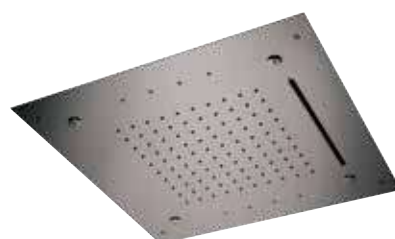

Soffione a soffitto in Acciaio INOX spazzolato 50x50 cm, con 3 funzioni: getto a pioggia anticalcare, nebulizzazione (4 uscite) e getto a cascata. Luce LED a 7 colori con 40 sfumature, alimentazione dalla rete elettrica con trasformatore a basso voltaggio incluso (12V). Pulsantiera a parete inclusa.

Ceiling brushed stainless steel shower head 50x50 cm, with 3 functions: antilimestone rain jet, nebulization (4 outlets) and 1 waterfall jet. 7 colors light led with 40 shades. Powered by electricity with low voltage transformer included (12V). Wall push-button included.

SS357RS50NC

INOX

SS357RS50NCW

con pulsantiera
with remote control

INOX