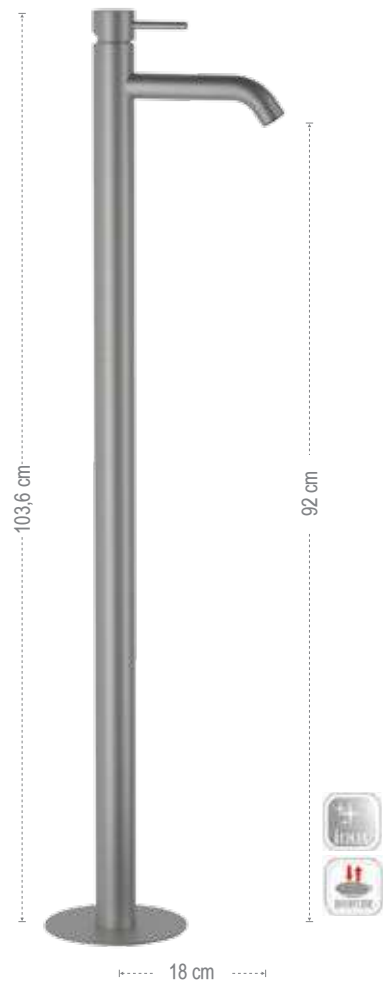

SSX18

Miscelatore monocomando lavabo da pavimento con scarico click-clack e troppo-pieno, articolo completo.
Single-lever mixer floor mounting with click-clack waste with overflow, complete product.

INOX

SSX08FIS

Solo parte interna.
Built-in components only.

INOX

SSX18E

Solo parti esterne.
Exposed components only.

INOX