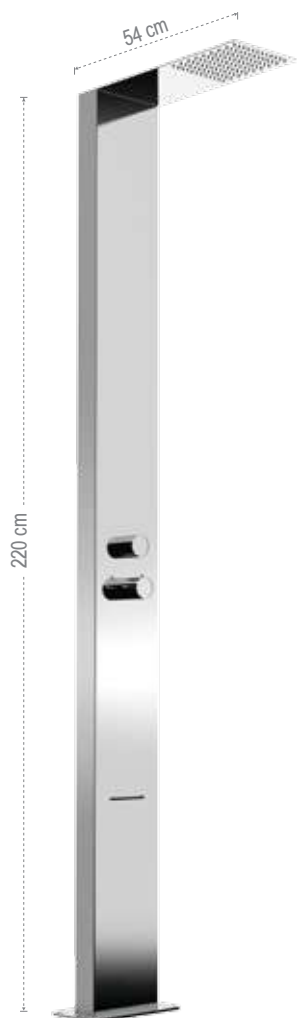

COLONNE DOCCIA FREESTANDING - COLONNE DOCCIA PER PISCINA
FREESTANDING SHOWER COLUMNS - SWIMMING POOL SHOWER COLUMNS

X STYLE INOX

WELLNESS INOX
INOX WELLNESS

ACCESSORI INOX
INOX ACCESSORIES

OUTDOOR \ INDOOR

CUCINA INOX
INOX KITCHEN

331SS

Colonna doccia da esterno in acciaio INOX a 2 vie con getto pioggia anticalcare e getto cascata, acqua calda-fredda con attacco da pavimento.

Stainless steel shower column from outside, 2 ways diverter rain jet with antilime and waterfall jet, mixer hot/cold water control for shower, floor water connection.

INOX