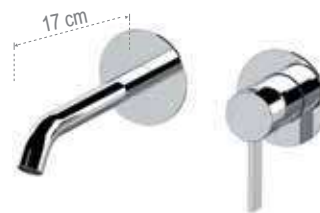

91X

Bocca incasso per miscelatore vasca/doccia.
Built-in spout for bath/shower mixer.

CR FIN 1 FIN 2

91XL

Bocca incasso per miscelatore vasca/doccia, 19cm
Built-in spout for bath/shower mixer, 19cm

CR FIN 1 FIN 2

LAVABO A MURO CON BOX INCASSO - WALL WASHBASIN MIXER WITH BUILT-IN BOX

SOLO PARTE ESTERNA - EXPOSED COMPONENTS ONLY:

MC15WB

Parti esterne per miscelatore monocomando a incasso per lavabo da abbinare al box incasso (non incluso). Piastra ultra-piatta. Lunghezza bocca 17 cm.
Exposed components for single-lever built-in basin mixer, with ultra-flat wall plate. To match with the built-in box (not included). Spout length 17 cm.

CR FIN 1 FIN 2

MC15LWB

Idem sopra, con lunghezza bocca 19 cm.
Same as above, with spout length 19 cm.

CR FIN 1 FIN 2

SOLO PARTE ESTERNA - EXPOSED COMPONENTS ONLY:

MC15PWB

Parti esterne per miscelatore monocomando a incasso per lavabo da abbinare al box incasso (non incluso). Su due piastre tonde separate. Lunghezza bocca 17 cm.

Exposed components for single-lever built-in basin mixer, with two separate round plates. To match with the built-in box (not included). Spout length 17 cm.

CR FIN 1 FIN 2

MC15PLWB

Idem sopra, con lunghezza bocca 19 cm.
Same as above, with spout length 19 cm.