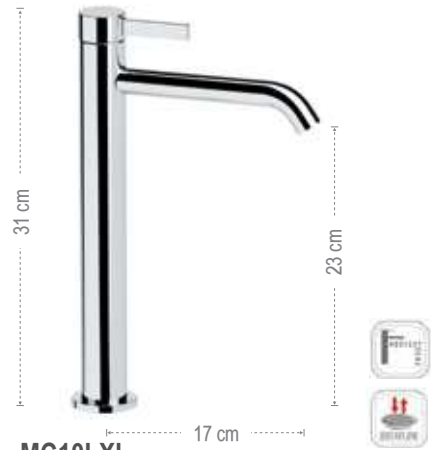

METRICA is a collection of single-lever taps, perfect for a modern an attractive interior. The special design of the mixing lever adds style and personality to the entire figure. The collection is developed on a 25mm diameter cartridge, 35mm for the built-in items.

MC10LXLNO

METRICA

MC53D2WBNO

MISCELATORI LAVABO - WASHBASIN MIXERS

MC10

Miscelatore monocomando per lavabo, con scarico.
Single-lever basin mixer, with pop-up waste.

MC12

Miscelatore monocomando per lavabo, senza scarico e senza foro posteriore sul corpo.
Single-lever basin mixer, without waste and without rear body hole.

MC10ACC

Miscelatore monocomando per lavabo, modello "A" altezza media, con scarico click-clack con troppo-pieno incluso.
Single-lever basin mixer, model "A" medium height, click-clack waste with overflow included.

MC12A

Miscelatore monocomando per lavabo, modello "A" altezza media, senza scarico e senza foro sul corpo.
Single-lever basin mixer, model "A" medium height, without pop-up waste and with no rear hole.