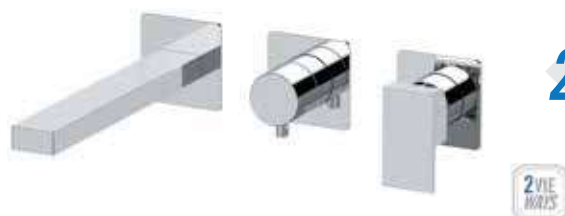

WBOX97D2

pag 304

SOLO PARTE ESTERNA - EXPOSED COMPONENTS ONLY:

QD54D2PWB

Set miscelatore a incasso a 2 vie per vasca/doccia su 3 piastre quadrate. Da completare con la seconda uscita acqua.
2-way built-in mixer set for bathtub / shower on 3 square plates. To be completed with the second water outlet.

CR FIN 1 FIN 2