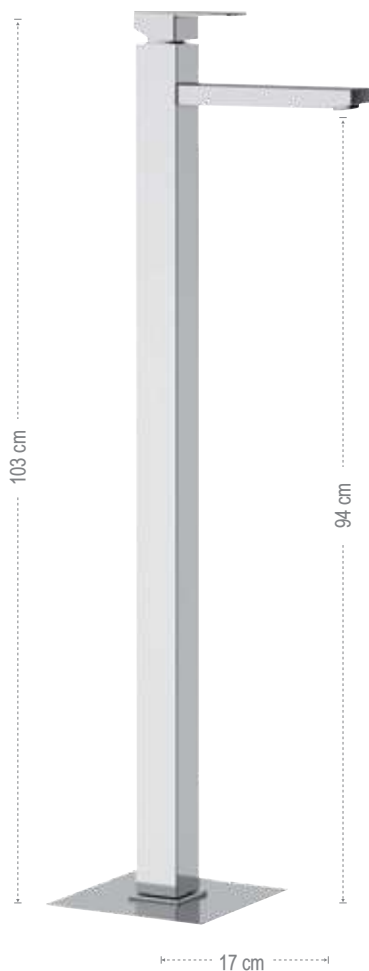

QD18

Miscelatore monocomando lavabo da pavimento con scarico quadrato click-clack con troppo-pieno, prodotto completo.

Single-lever mixer floor mounting with squared click-clack waste with overflow, complete product.

Q08FIS2

Solo parte interna.
Built-in components only.

QD18E

Solo parti esterne.
Exposed components only.