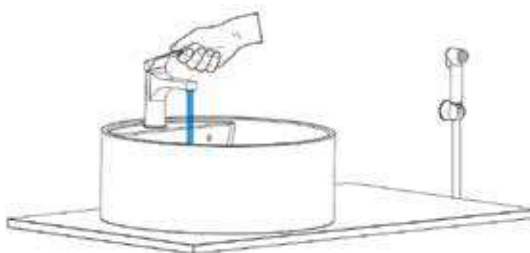

1

ALZANDO LA LEVA AZIONIAMO IL FLUSSO D'ACQUA DEL MISCELATORE.
BY LIFTING THE LEVER WE OPEN THE WATER FLOW OF THE MIXER.