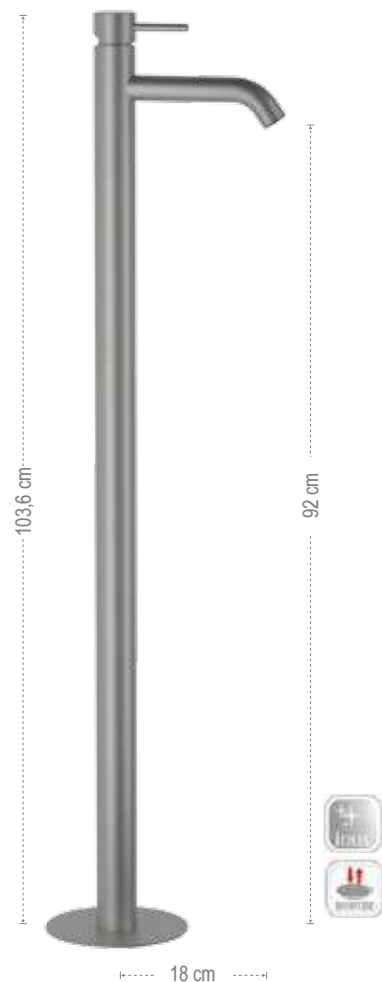

### SSX15P

Miscelatore monocomando a incasso per lavabo, in ottone.  
*Single-lever built-it basin mixer, in chrome plated brass.*

INOX

### SSX15PL

Miscelatore monocomando a incasso per lavabo, in ottone. Lunghezza bocca 19 cm.  
*Single-lever built-it basin mixer, in chrome plated brass. Spout length 19 cm.*

INOX