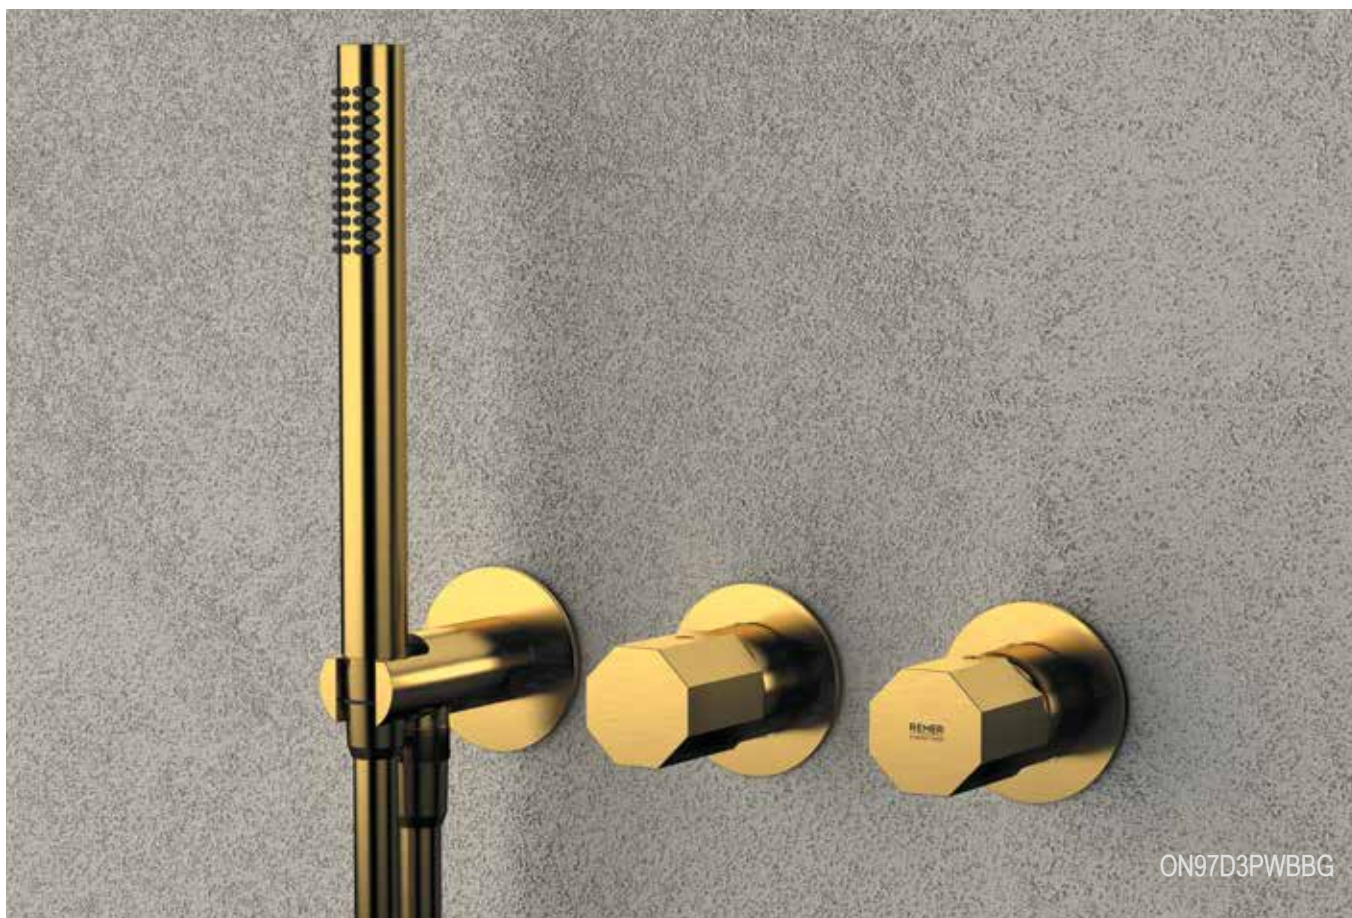

SOLO PARTE INTERNA - BUILT-IN COMPONENTS ONLY:

WBOX93

€ 147,00

SOLO PARTE INTERNA - BUILT-IN COMPONENTS ONLY:

WBOX93

€ 147,00

ON97D3PWBBG

WELLNESS