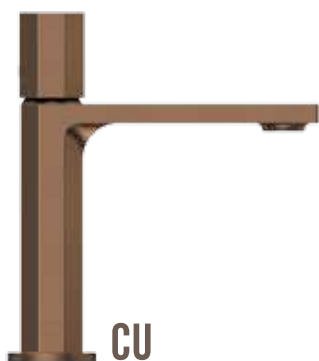

FINISHING OPTIONS

	FIN 1				FIN 2				PVD					
	NO	BO	XV	BR	CFP	BG	DO	RP	GP	HS	NZ	CH	CU	GM
* Ottagono	■	■	■	■	■	■	■	■	■	■	■	■	■	■
* Academy	■	■	■	■	■	■	■	■	■	■	■	■	■	■
* Atelier	■	■	■	■	■	■	■	■	■	■	■	■	■	■
* Chrono	■	■	■	■	■	■	■	■	■	■	■	■	■	■
* Celebrity	■	■	■	■	■	■	■	■	■	■	■	■	■	■
* Metrica	■	■	■	■	■	■	■	■	■	■	■	■	■	■
Element	■	■	■	■	■	■	■	■						
Absolute	■	■	■		■	■	■							
Q Design	■	■	■			■	■							
X-Style	■	■	■	■	■	■	■	■						
Energy	■	■	■											
Slash&Dot	■	■	■											

Rame spazzolato PVD
Brushed copper PVD