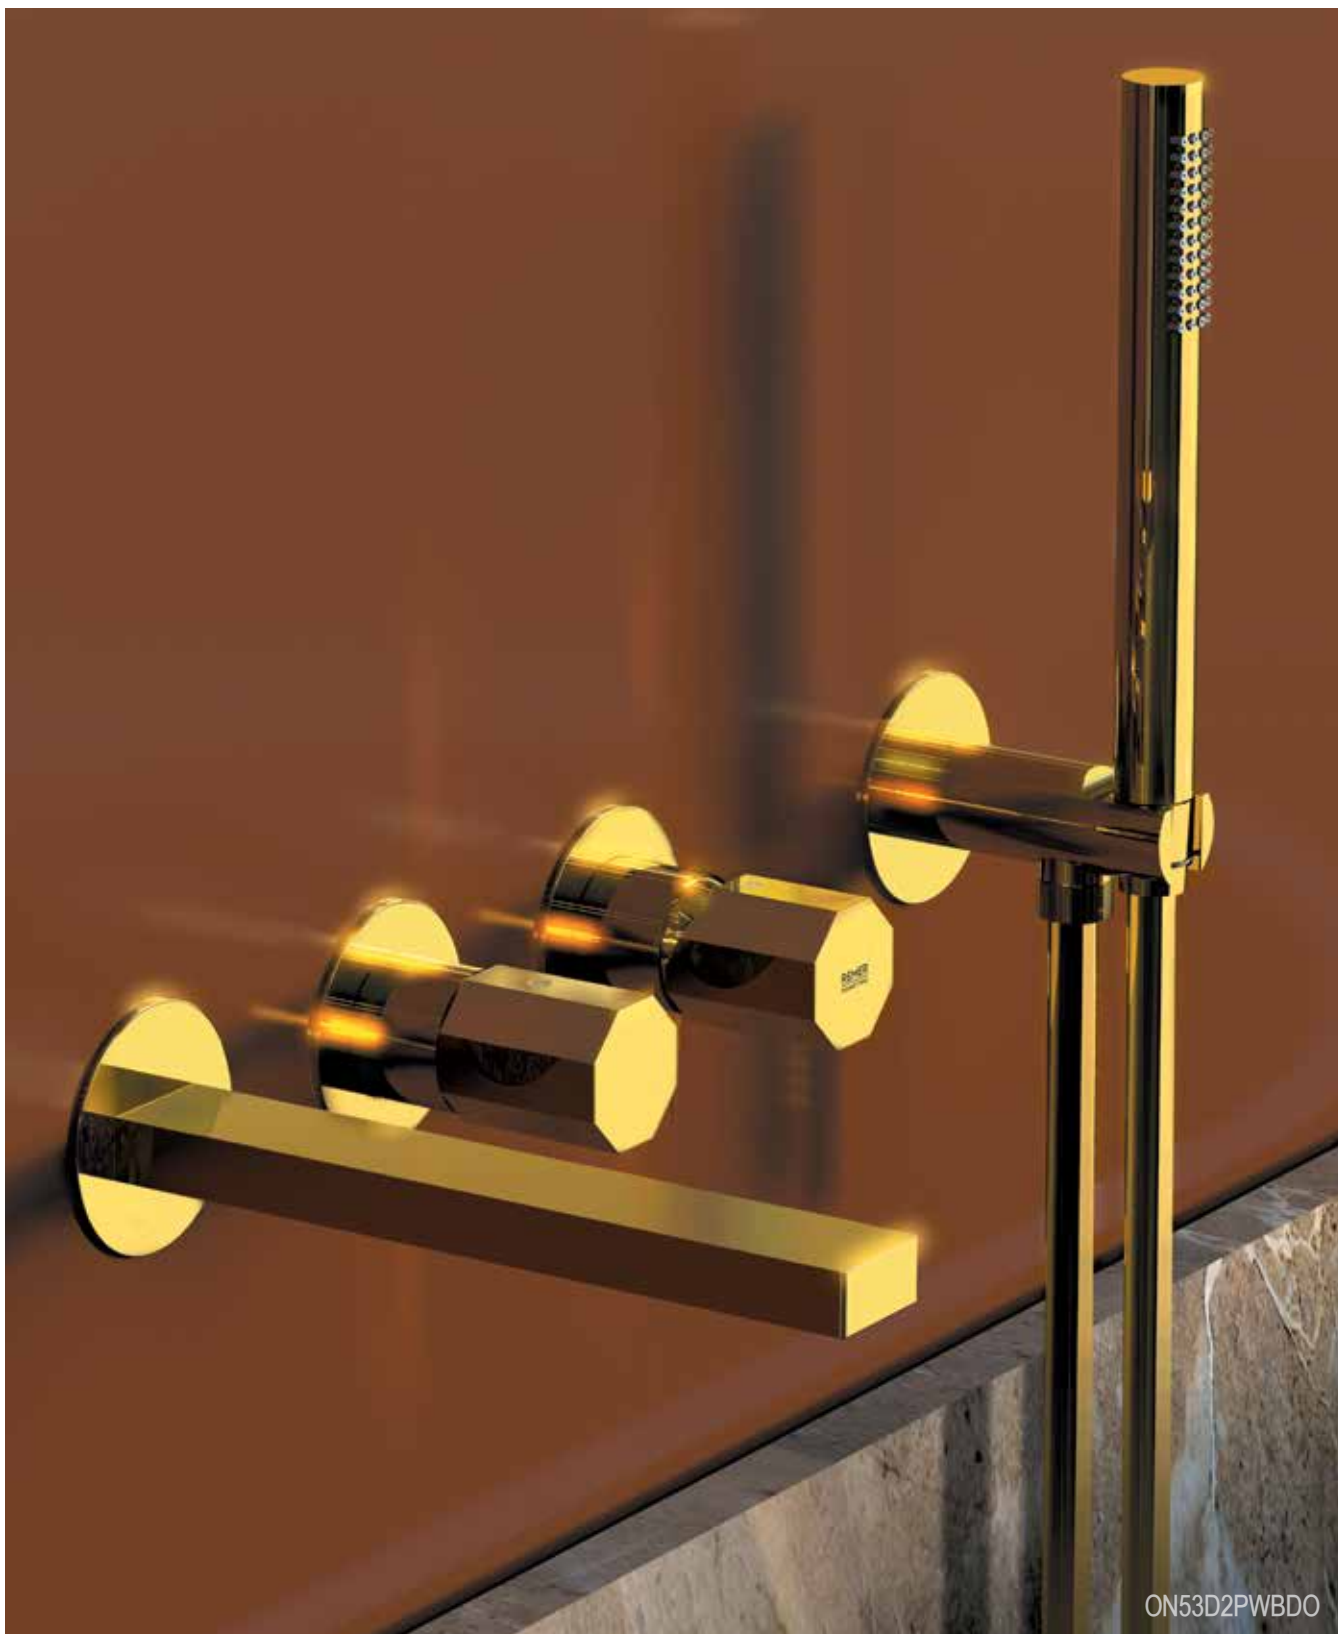

OPZIONI DI FINITURA - FINISHING OPTIONS

FIN 1

FIN 2

PVD