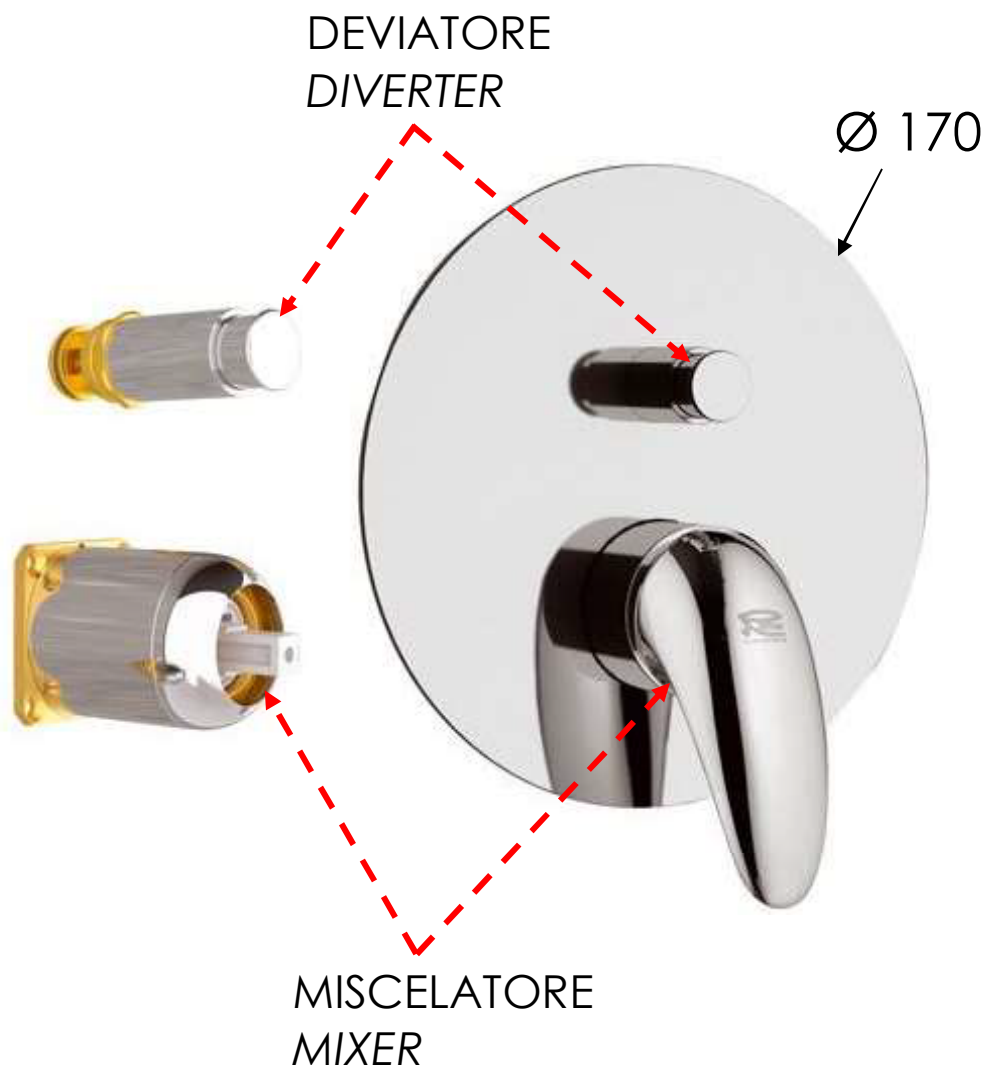

REMER

RUBINETTERIE

SCHEDA TECNICA

TECHNICAL FEATURES

ART. COD.

T09KB

MATERIALI / MATERIALS

OTTONE CROMATO / CHROME PLATED BRASS