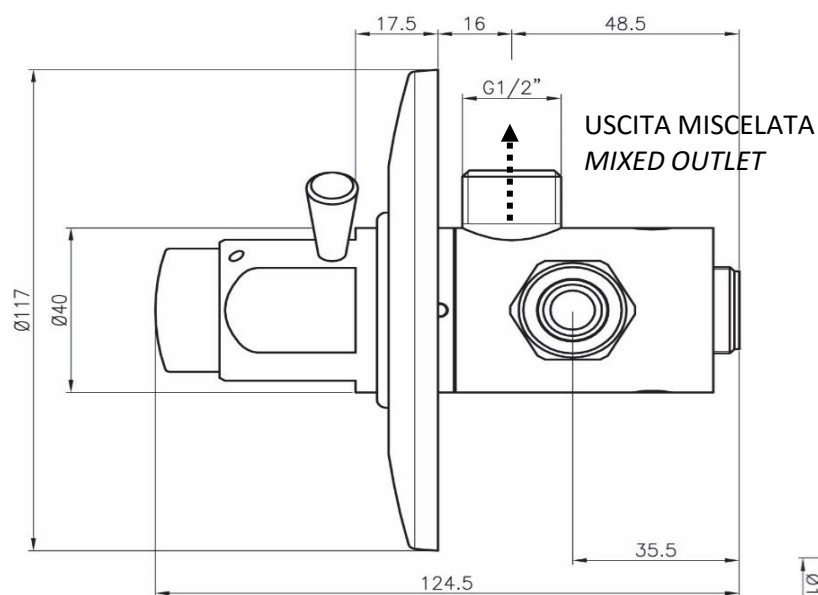

REMER

RUBINETTERIE

SCHEDA TECNICA

ART. COD.

TECHNICAL FEATURES

TE30M

MATERIALI / MATERIALS

OTTONE / BRASS