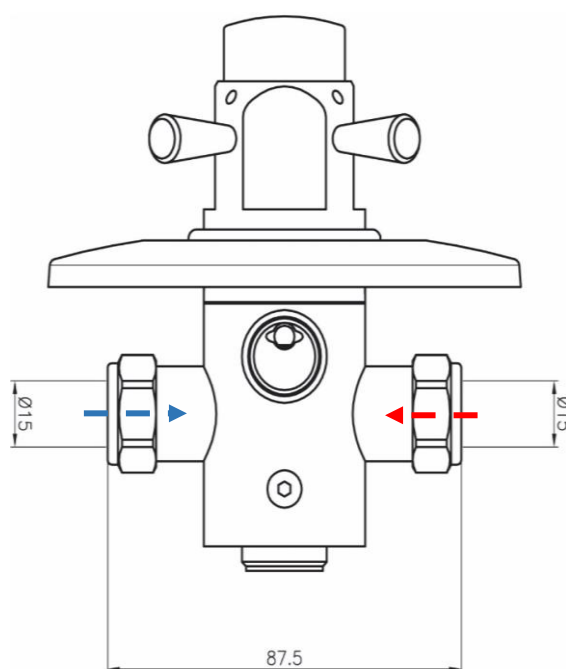

REMER

RUBINETTERIE

SCHEDA TECNICA

ART. COD.

TECHNICAL FEATURES

TE30M

MATERIALI / MATERIALS

OTTONE / BRASS