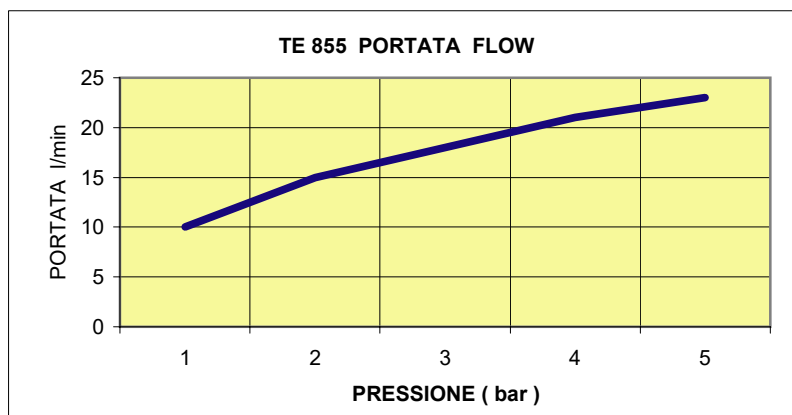

REMER

RUBINETTERIE

SCHEDA TECNICA

TECHNICAL FEATURES

ART. COD.

TE855

APERTURA / OPENING 6/8 s

MATERIALI / MATERIALS