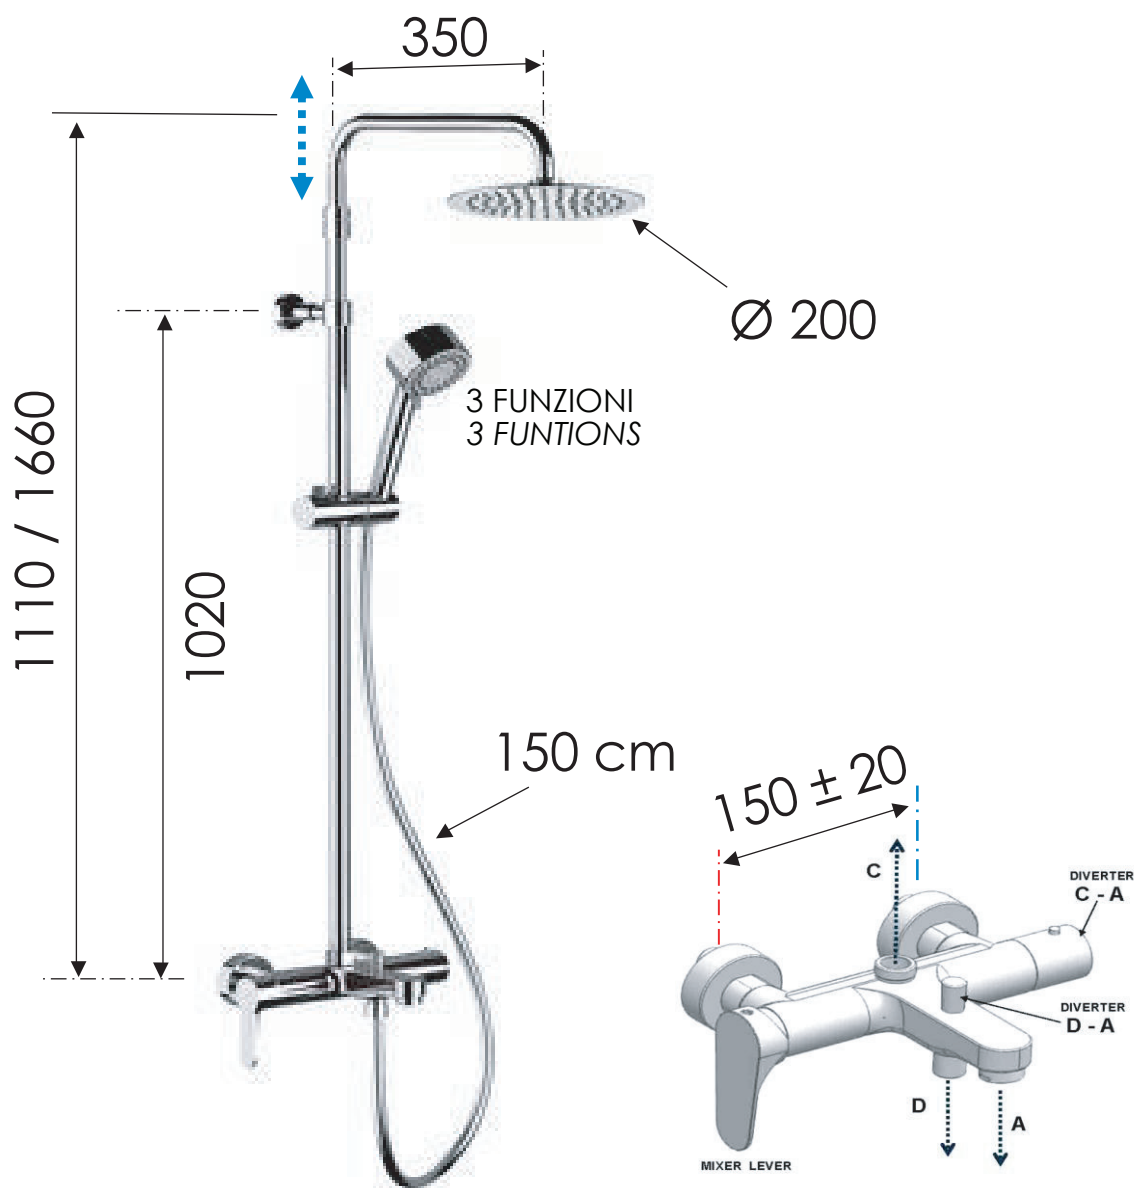

REMER

RUBINETTERIE

SCHEDA TECNICA

TECHNICAL FEATURES

ART. COD.

W34AUFM20

MATERIALI / MATERIALS

OTTONE CROMATO / CHROME PLATED BRASS