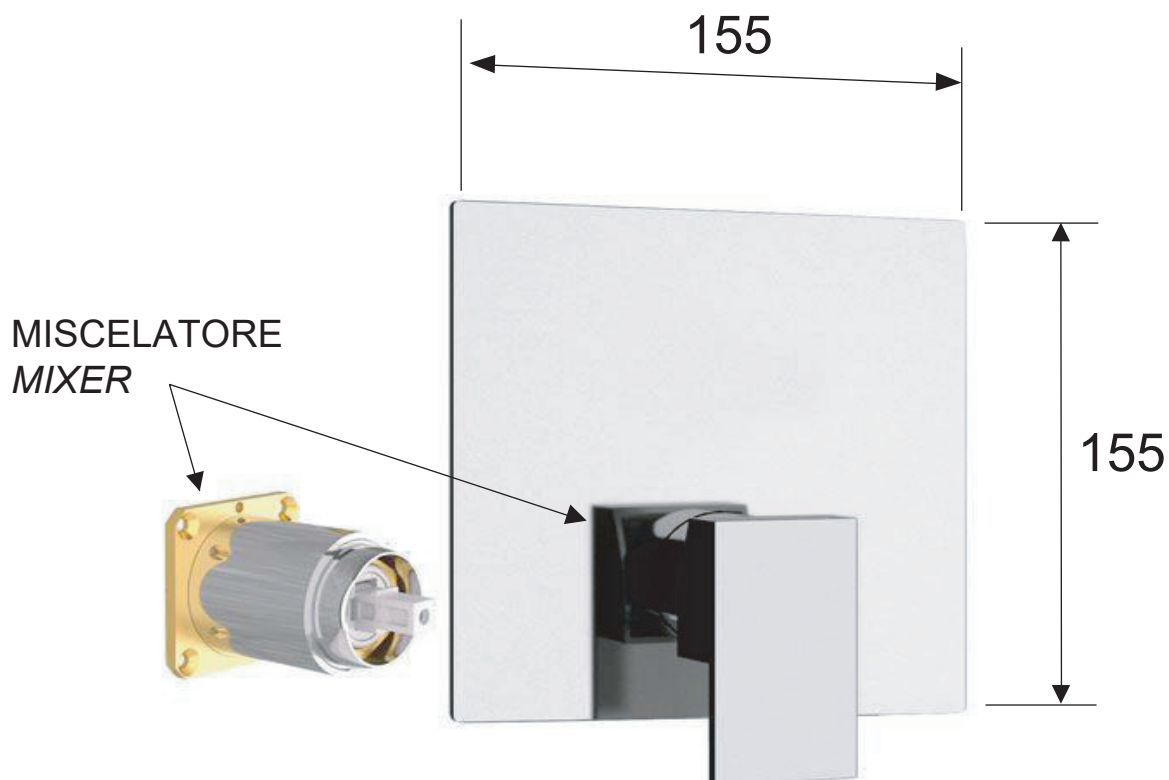

REMER

RUBINETTERIE

SCHEDA TECNICA

TECHNICAL FEATURES

ART. COD.

Z30KB

MATERIALI / MATERIALS

OTTONE CROMATO / CHROME PLATED BRASS