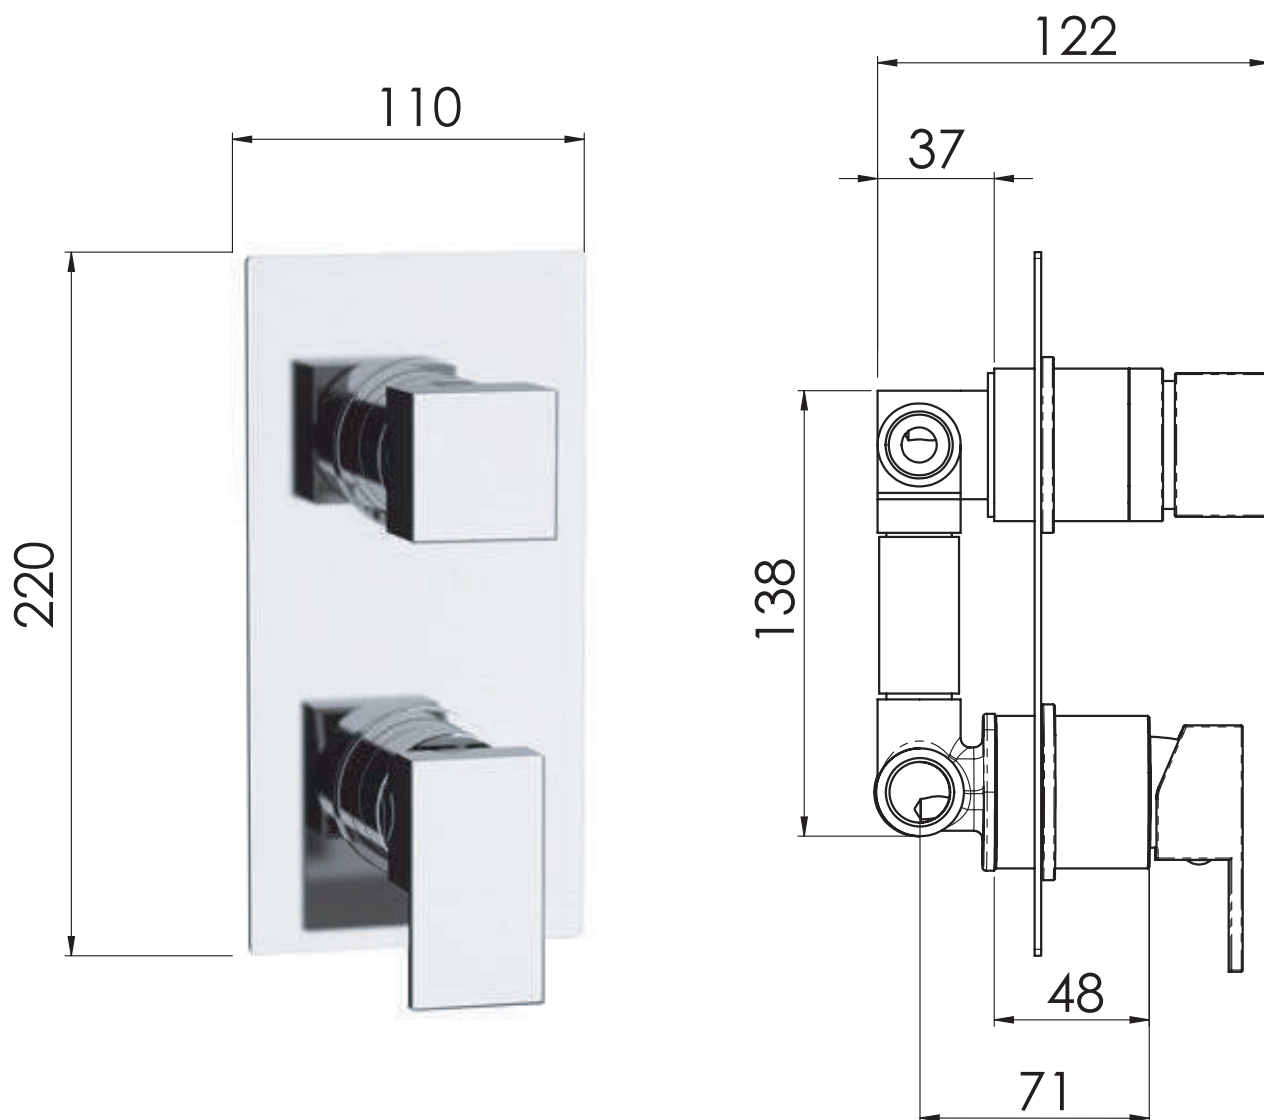

REMER

RUBINETTERIE

SCHEDA TECNICA

TECHNICAL FEATURES

ART. COD.

Z92

MATERIALI / MATERIALS

OTTONE CROMATO / CHROME PLATED BRASS