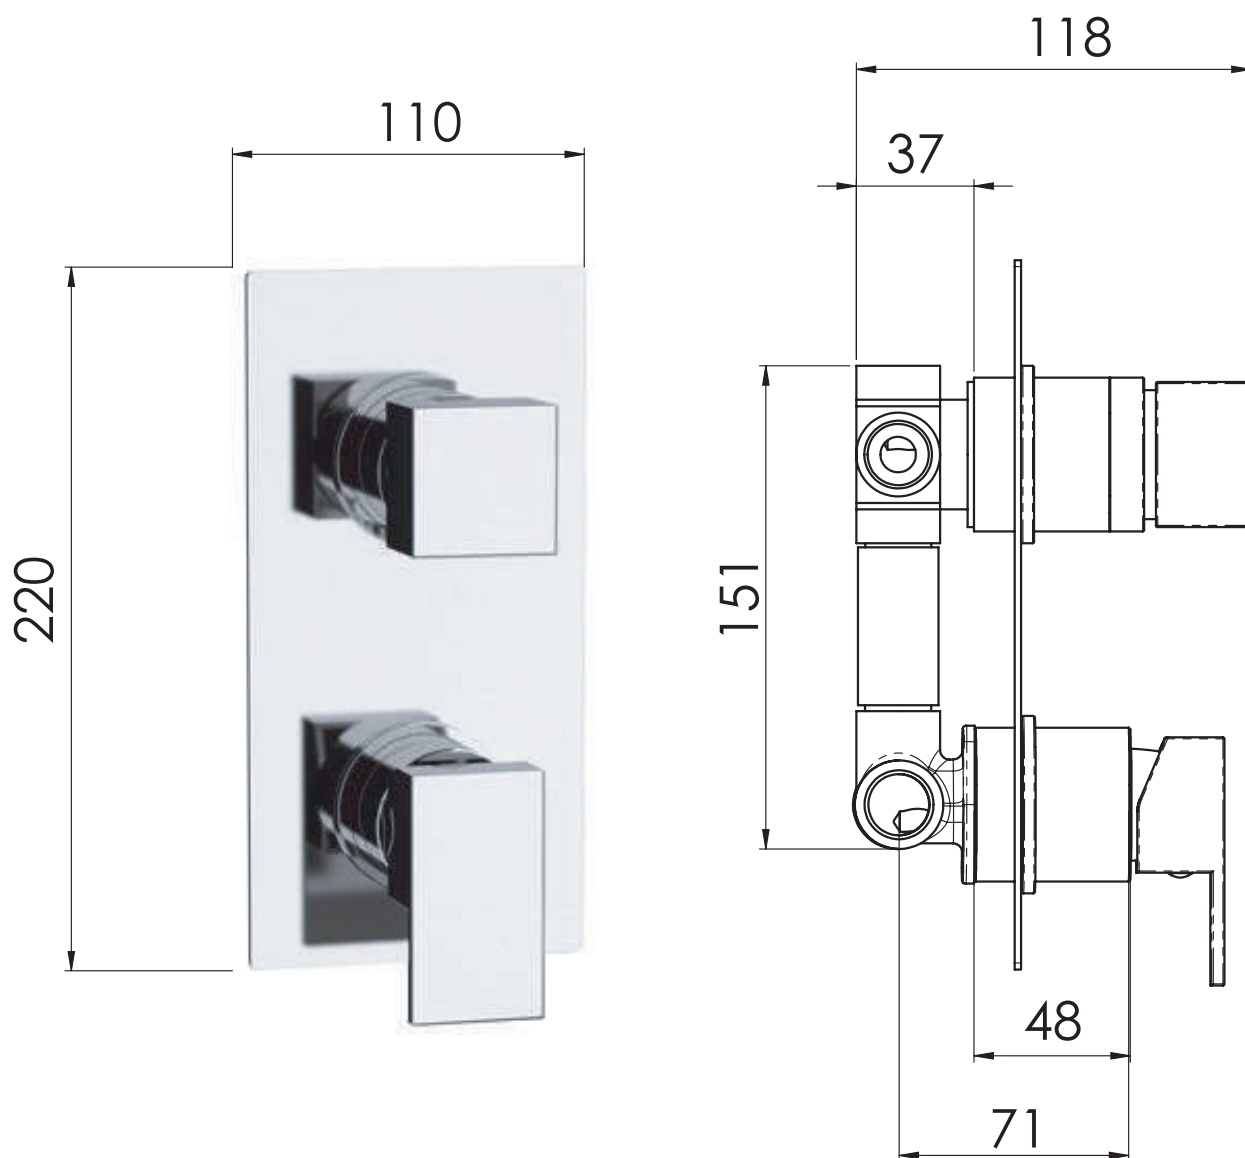

REMER

RUBINETTERIE

SCHEDA TECNICA

ART. COD.

TECHNICAL FEATURES

Z93

MATERIALI / MATERIALS

OTTONE CROMATO / CHROME PLATED BRASS